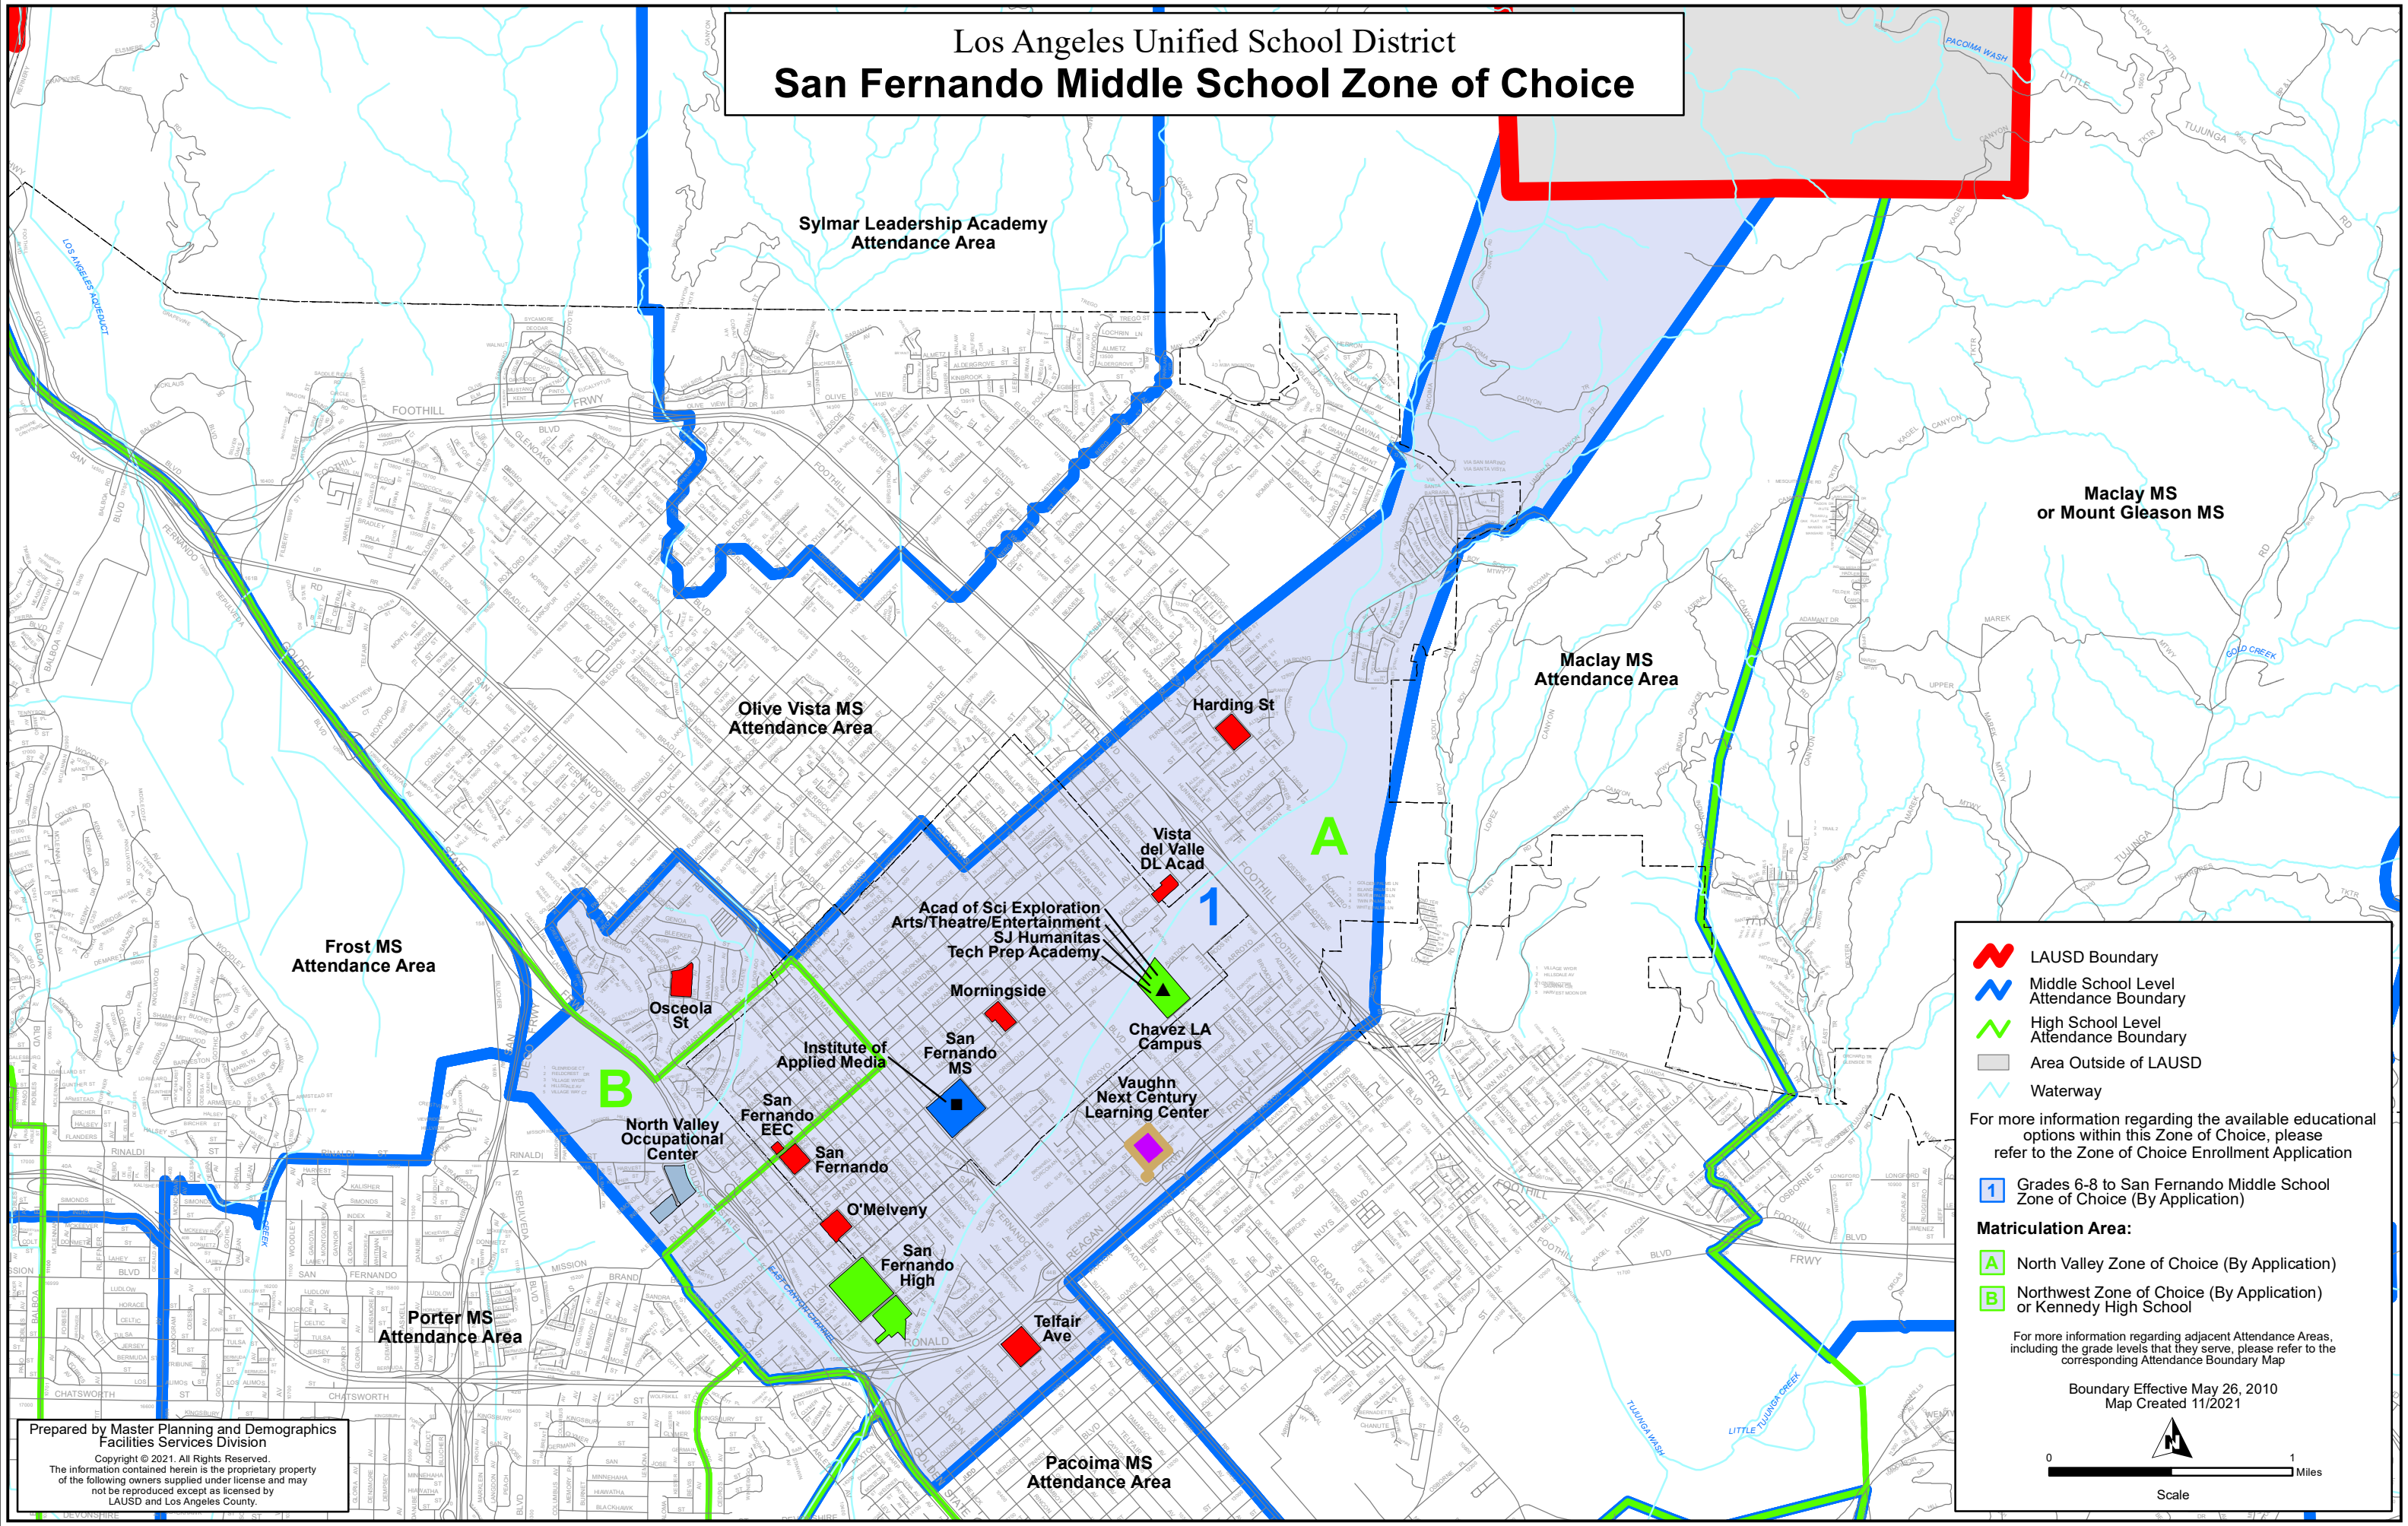

Los Angeles Unified School District San Fernando Middle School Zone of Choice

LAUSD Boundary
Middle School Level Attendance Boundary
High School Level Attendance Boundary
Area Outside of LAUSD
Waterway

For more information regarding the available educational options within this Zone of Choice, please refer to the Zone of Choice Enrollment Application

1 Grades 6-8 to San Fernando Middle School Zone of Choice (By Application)

Matriculation Area:

A North Valley Zone of Choice (By Application)
B Northwest Zone of Choice (By Application) or Kennedy High School

For more information regarding adjacent Attendance Areas, including the grade levels that they serve, please refer to the corresponding Attendance Boundary Map

Boundary Effective May 26, 2010
 Map Created 11/2021

0 1 Miles
 Scale

Prepared by Master Planning and Demographics
 Facilities Services Division
 Copyright © 2021. All Rights Reserved.
 The information contained herein is the proprietary property
 of the following owners supplied under license and may
 not be reproduced except as licensed by
 LAUSD and Los Angeles County.