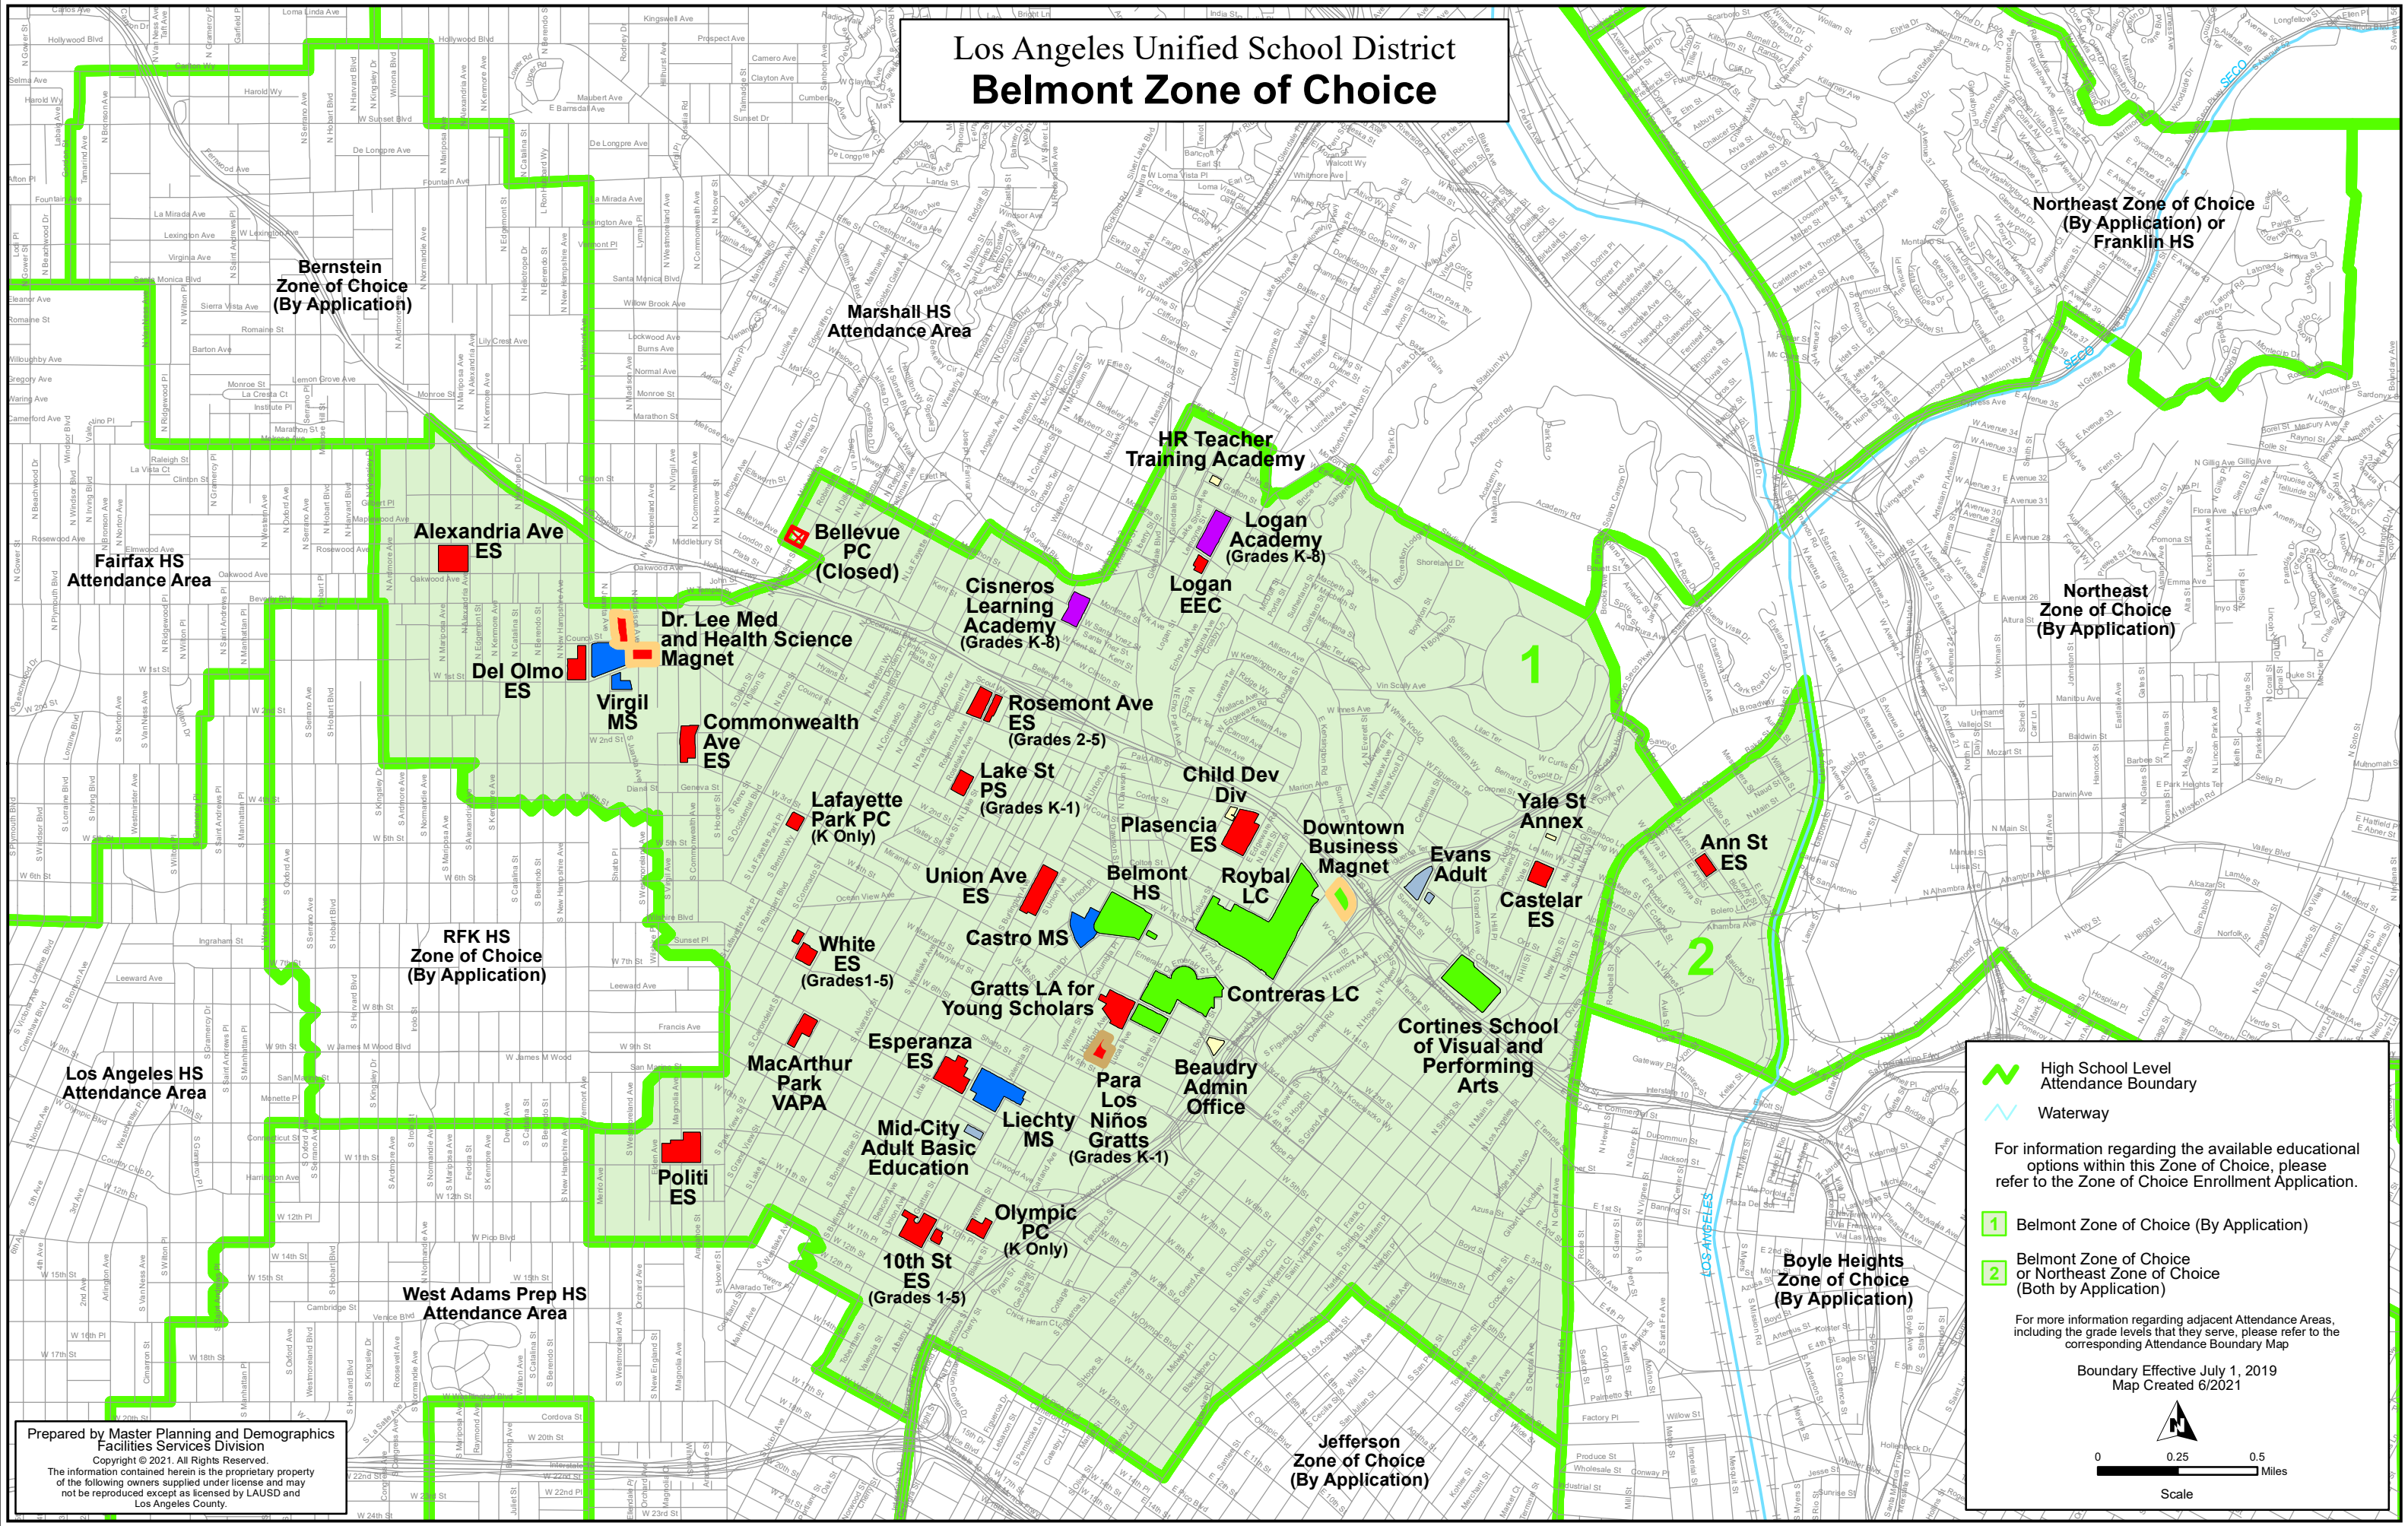

Los Angeles Unified School District Belmont Zone of Choice

**Bernstein
Zone of Choice
(By Application)**

**Northeast Zone of Choice
(By Application) or
Franklin HS**

**Marshall HS
Attendance Area**

**HR Teacher
Training Academy**

**Logan
Academy
(Grades K-8)**

**Alexandria Ave
ES**

**Bellevue
PC
(Closed)**

**Cisneros
Learning
Academy
(Grades K-8)**

**Logan
EEC**

**Northeast
Zone of Choice
(By Application)**

**Fairfax HS
Attendance Area**

**Dr. Lee Med
and Health Science
Magnet**

**Del Olmo
ES**

**Virgil
MS**

**Commonwealth
Ave
ES**

**Rosemont Ave
ES
(Grades 2-5)**

1

**Lake St
PS
(Grades K-1)**

**Child Dev
Div**

For more information regarding adjacent Attendance Areas, including the grade levels that they serve, please refer to the corresponding Attendance Boundary Map

Boundary Effective July 1, 2019
Map Created 6/2021