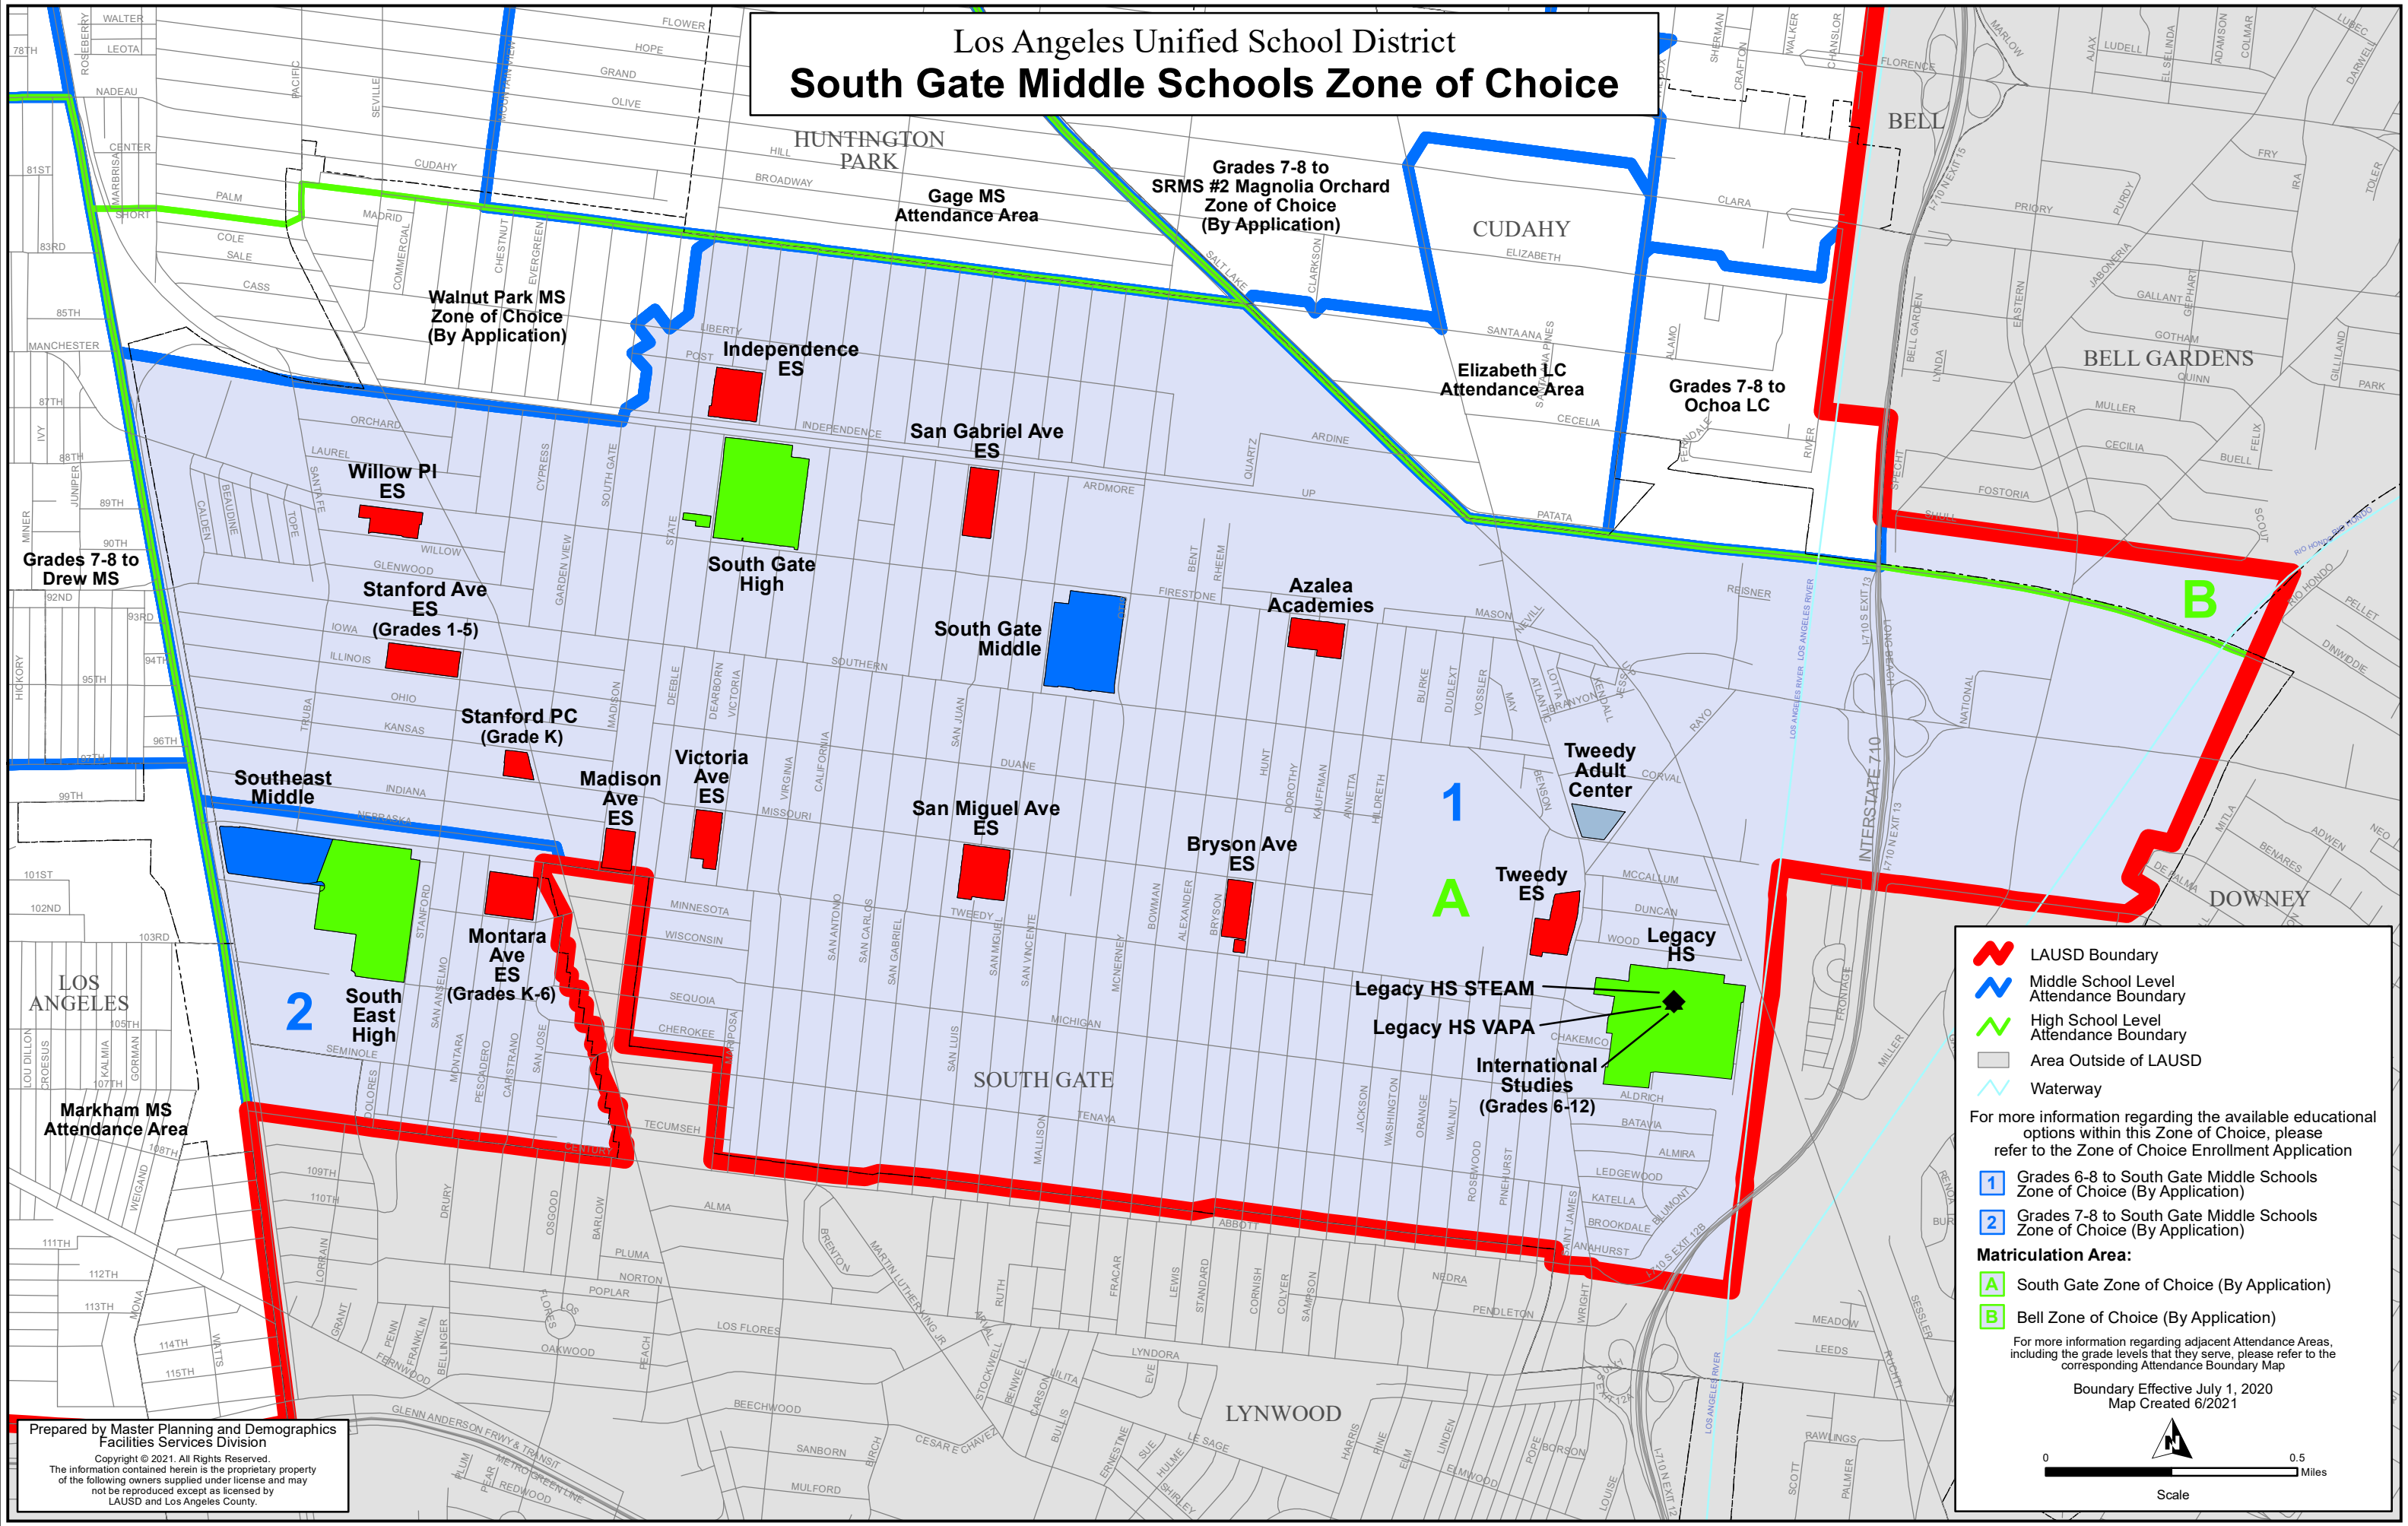

# Los Angeles Unified School District South Gate Middle Schools Zone of Choice

**LAUSD Boundary**  
**Middle School Level Attendance Boundary**  
**High School Level Attendance Boundary**  
 Area Outside of LAUSD  
 Waterway

For more information regarding the available educational options within this Zone of Choice, please refer to the Zone of Choice Enrollment Application

**1** Grades 6-8 to South Gate Middle Schools Zone of Choice (By Application)  
**2** Grades 7-8 to South Gate Middle Schools Zone of Choice (By Application)

**Matriculation Area:**  
**A** South Gate Zone of Choice (By Application)  
**B** Bell Zone of Choice (By Application)

For more information regarding adjacent Attendance Areas, including the grade levels that they serve, please refer to the corresponding Attendance Boundary Map

Boundary Effective July 1, 2020  
Map Created 6/2021

0 0.5 Miles  
Scale

Prepared by Master Planning and Demographics Facilities Services Division  
 Copyright © 2021. All Rights Reserved.  
 The information contained herein is the proprietary property of the following owners supplied under license and may not be reproduced except as licensed by LAUSD and Los Angeles County.