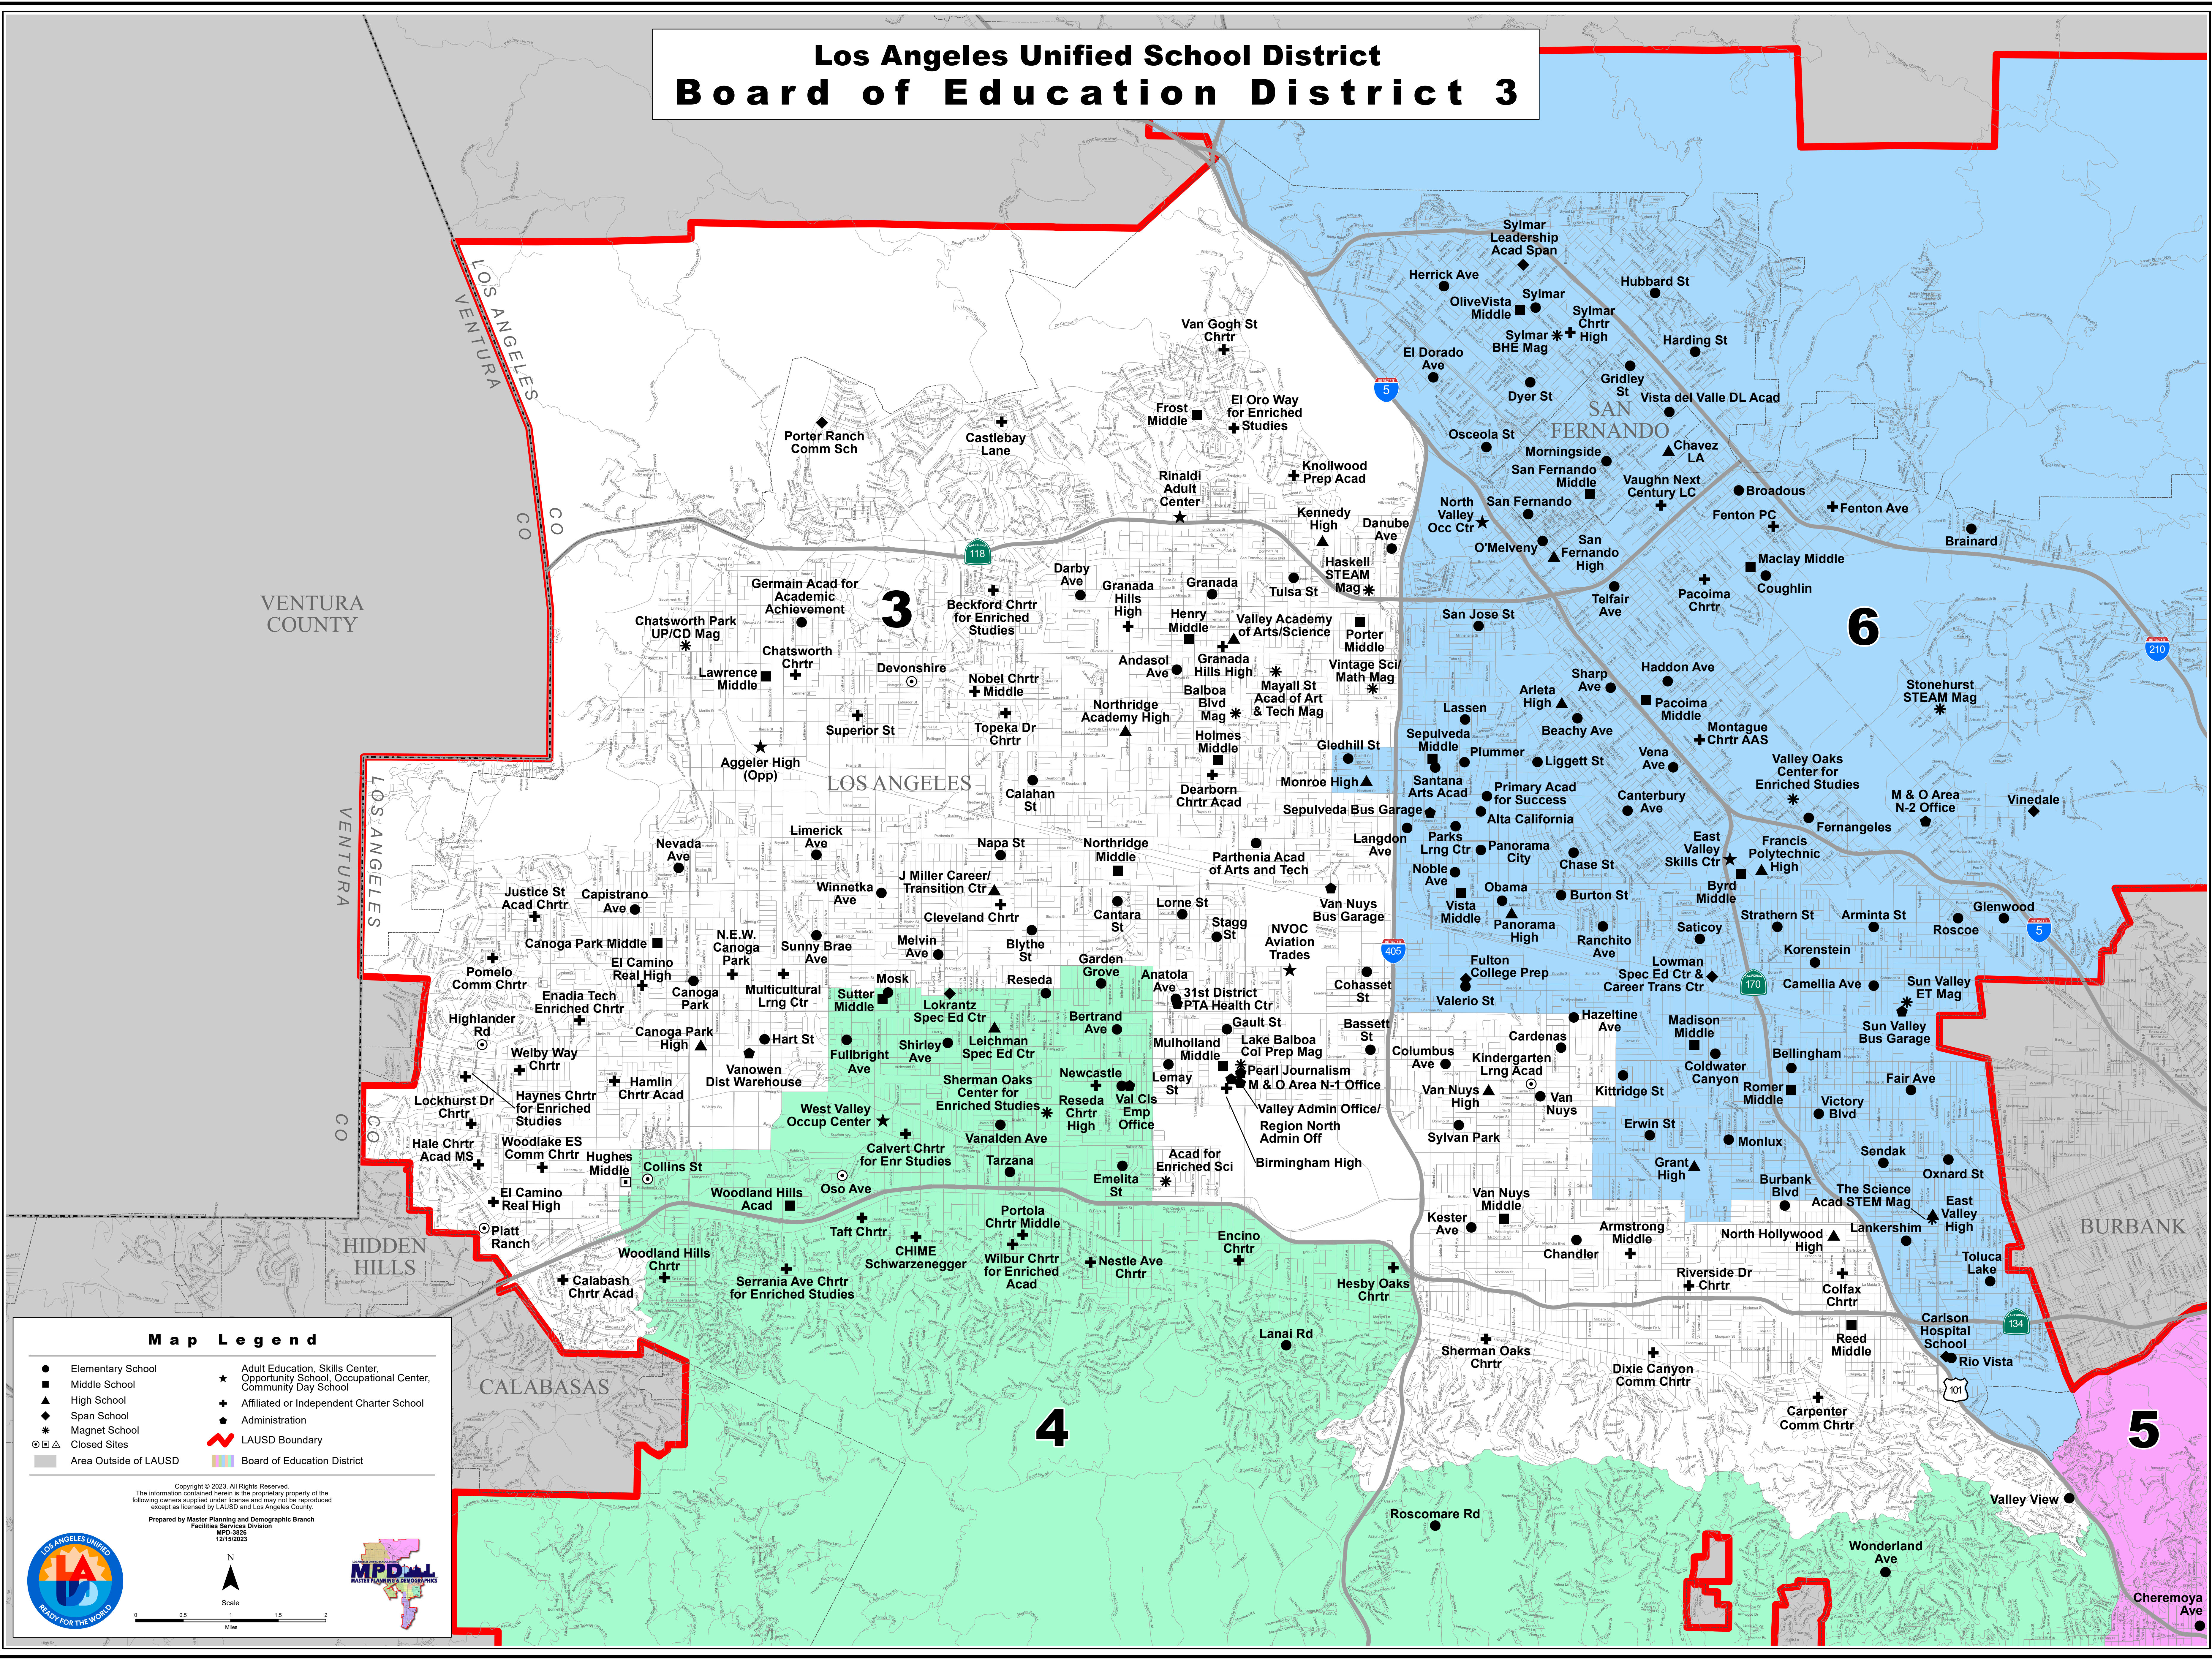

Los Angeles Unified School District Board of Education District 3

Map Legend

- Elementary School
- Middle School
- ▲ High School
- Span School
- ★ Magnet School
- Closed Sites
- Area Outside of LAUSD
- ★ Adult Education, Skills Center, Opportunity School, Occupational Center, Community Day School
- ⊕ Affiliated or Independent Charter School
- Administration
- 🔴 LAUSD Boundary
- 🟡 Board of Education District

5

4

6