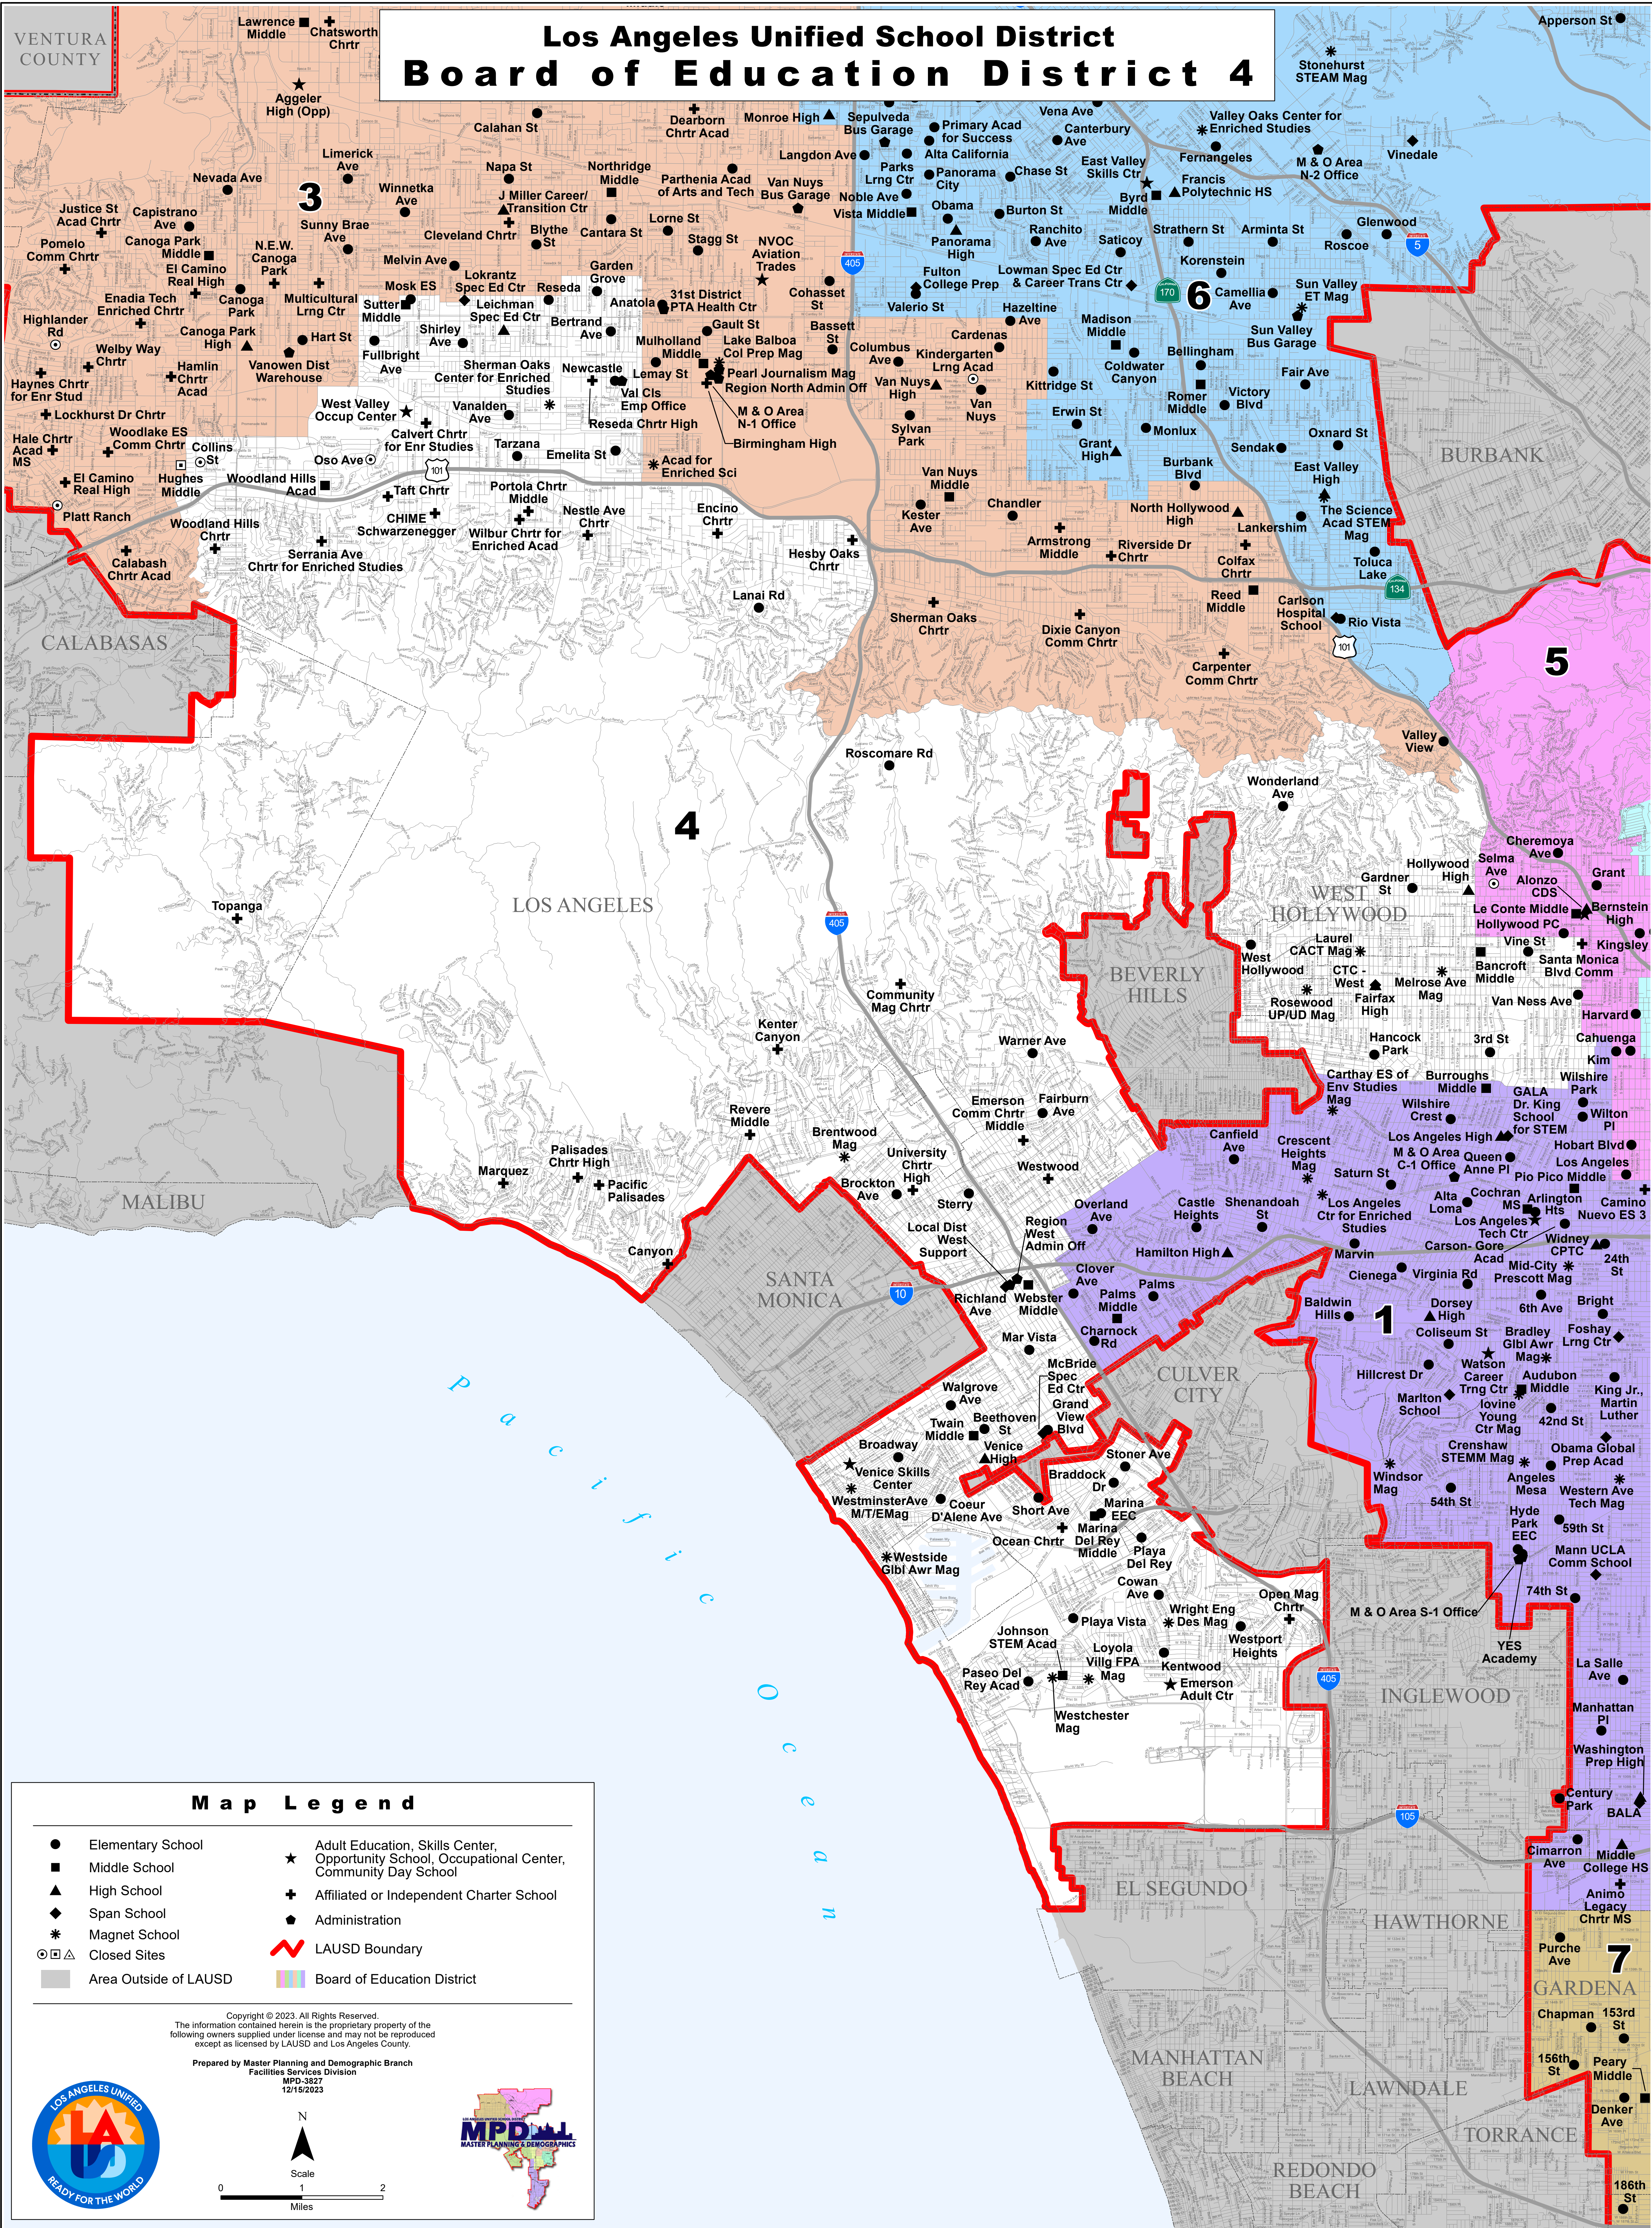

Los Angeles Unified School District Board of Education District 4

Map Legend

- Elementary School
- Middle School
- ▲ High School
- Span School
- Magnet School
- ⊙ ⊠ ⊡ Closed Sites
- Area Outside of LAUSD
- ★ Adult Education, Skills Center, Opportunity School, Occupational Center, Community Day School
- + Affiliated or Independent Charter School
- Administration
- ⚡ LAUSD Boundary
- 🌈 Board of Education District

Prepared by Master Planning and Demographic Branch
Facilities Services Division
MPD-3827
12/15/2023