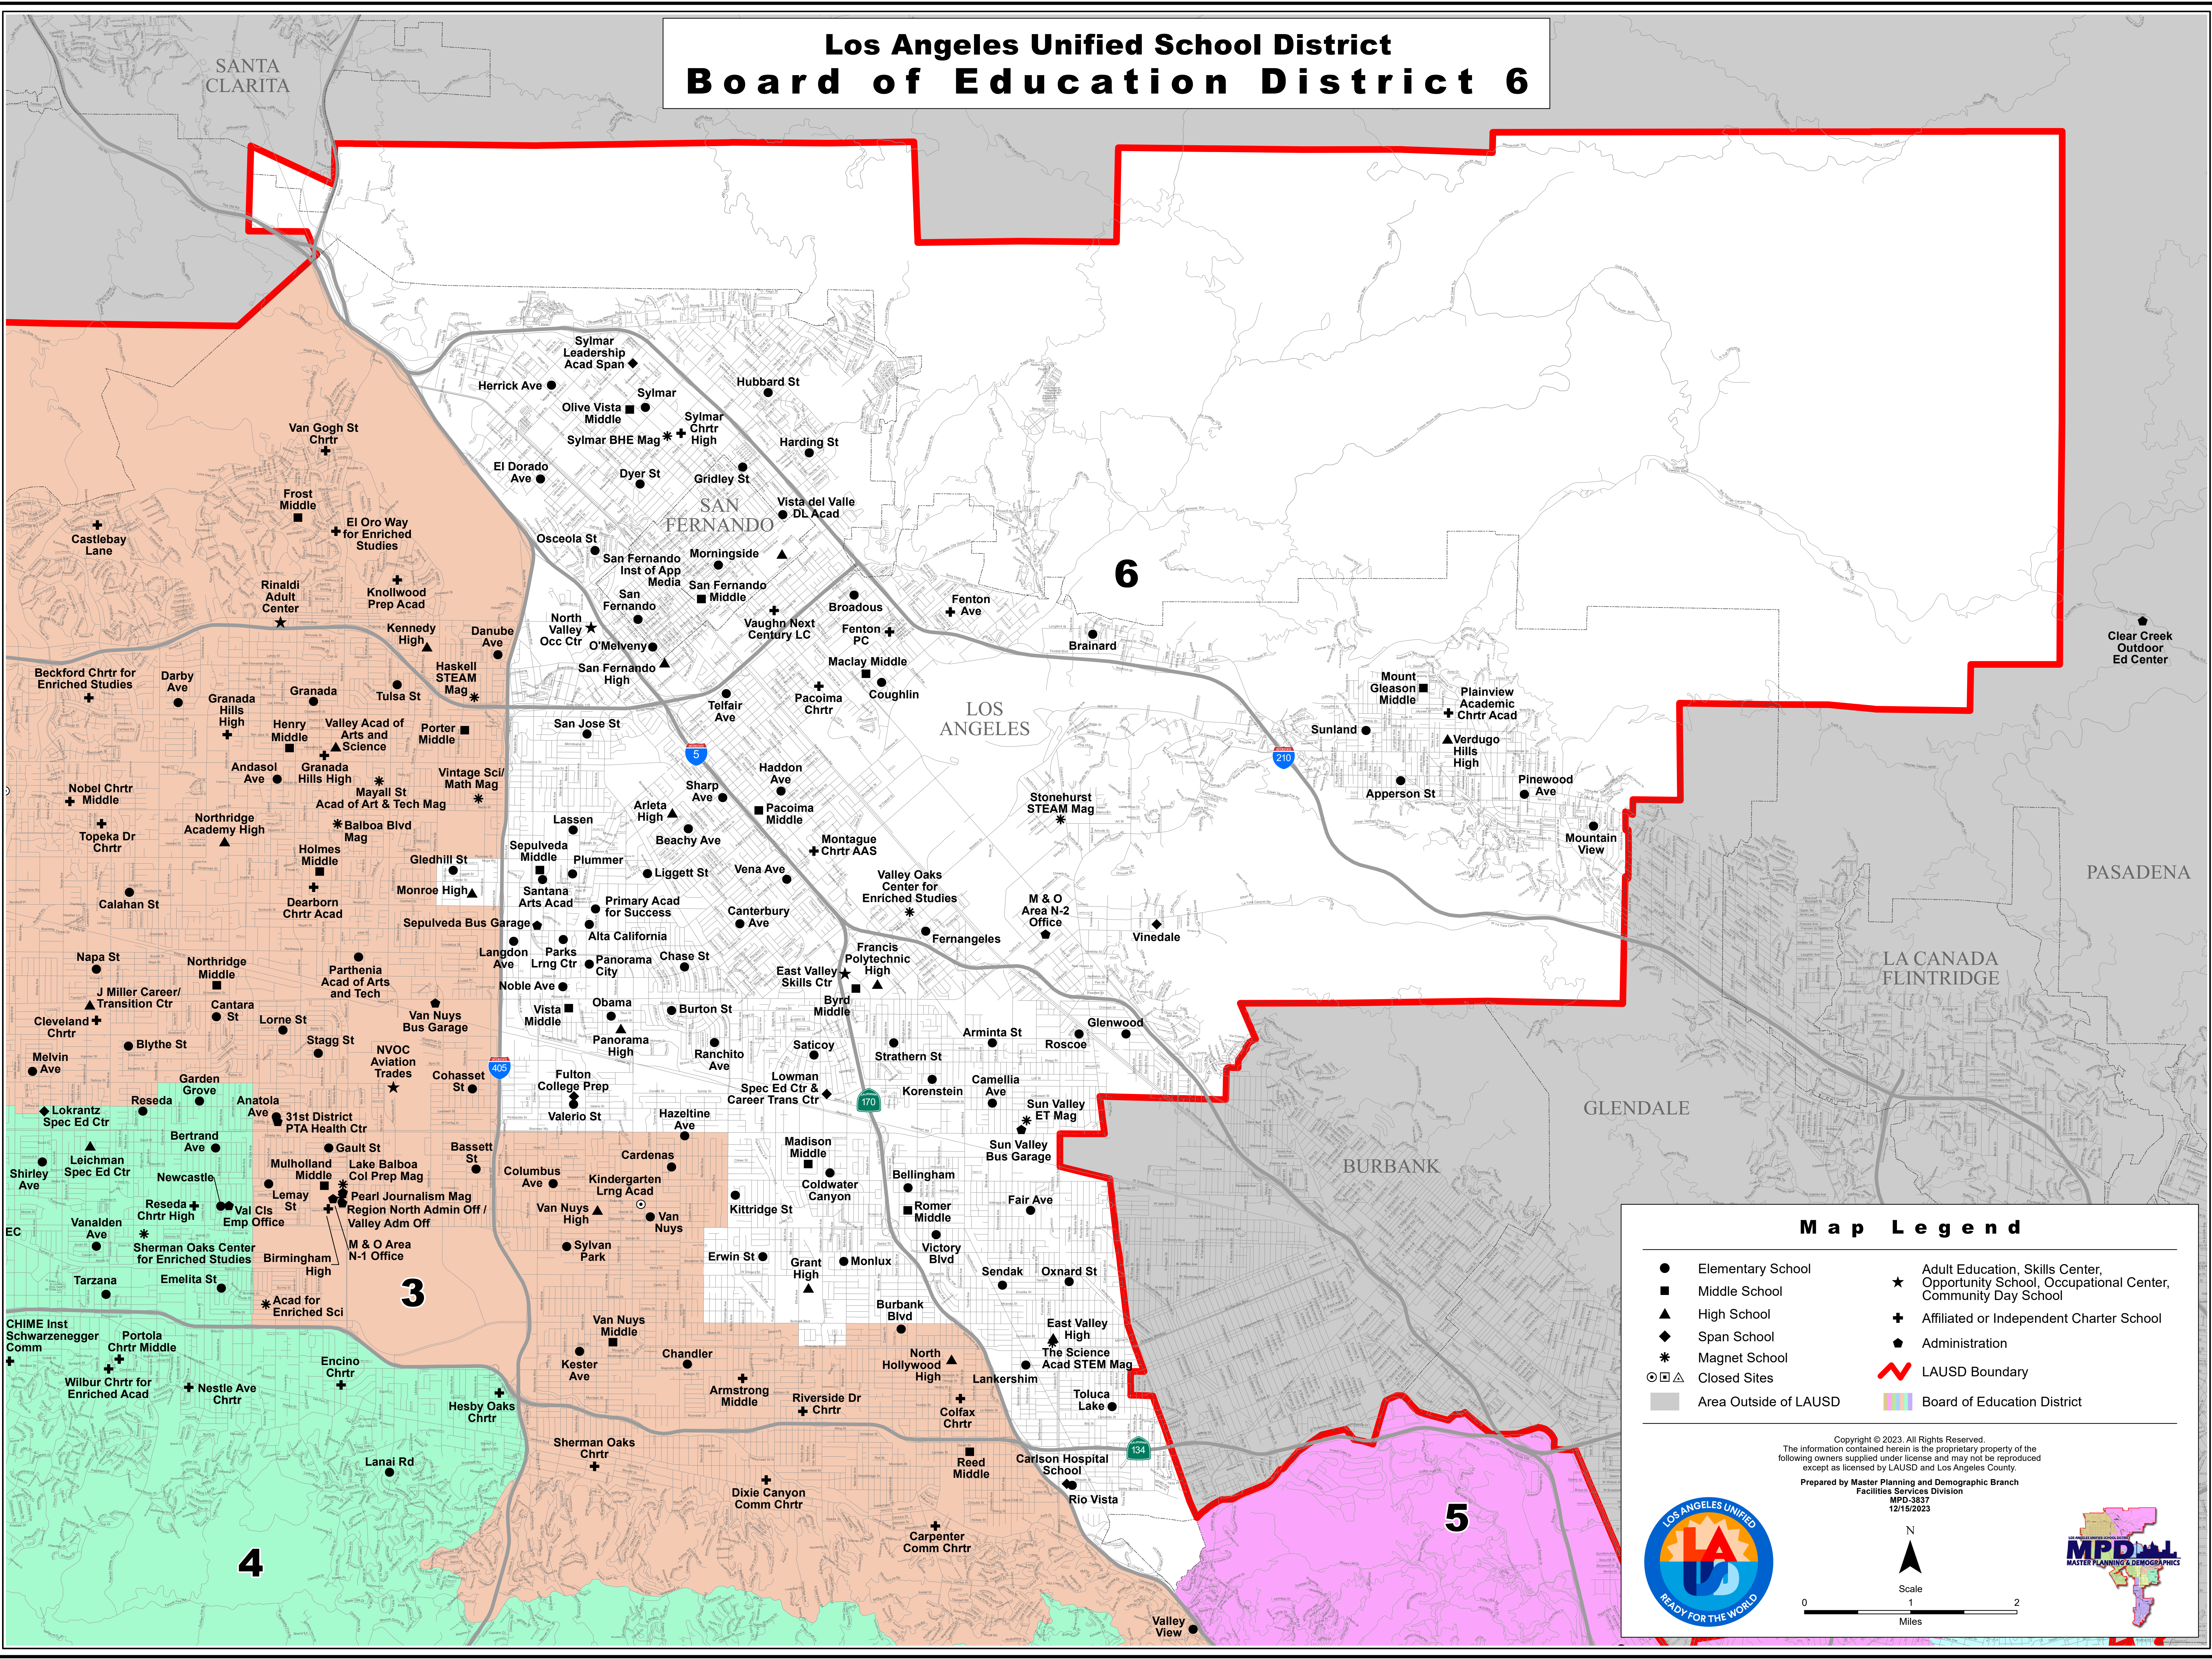

# Los Angeles Unified School District Board of Education District 6

### Map Legend

● Elementary School	★ Adult Education, Skills Center, Opportunity School, Occupational Center, Community Day School
■ Middle School	+ Affiliated or Independent Charter School
▲ High School	● Administration
◆ Span School	⚡ LAUSD Boundary
* Magnet School	▭ Board of Education District
○ □ △ Closed Sites	
■ Area Outside of LAUSD	

N

Scale

0 1 2 Miles