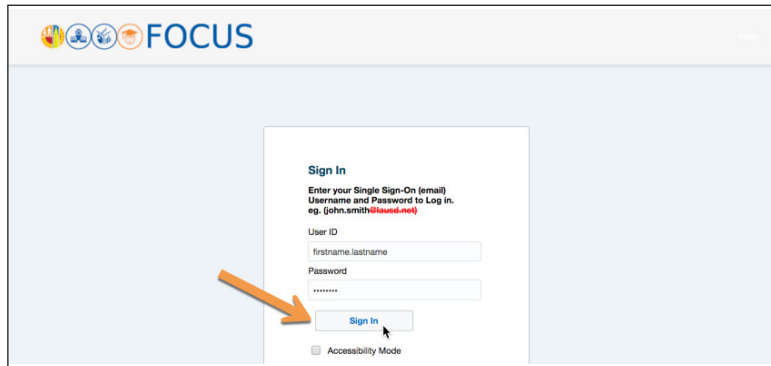

New Navigation Path to the Graduation Progress Dashboards in Focus

To access Focus, type this **URL** into the address bar of your browser:

<https://focus.lausd.net>

Note: The preferred browser is the latest version of **Google Chrome** or **Mozilla Firefox**.

Enter your **SSO username** and **password** to log into Focus. Click **Sign In**.

On the bottom of the Focus Welcome Page, (1) click the **Instruction** button and then, (2) click **Graduation Progress**.