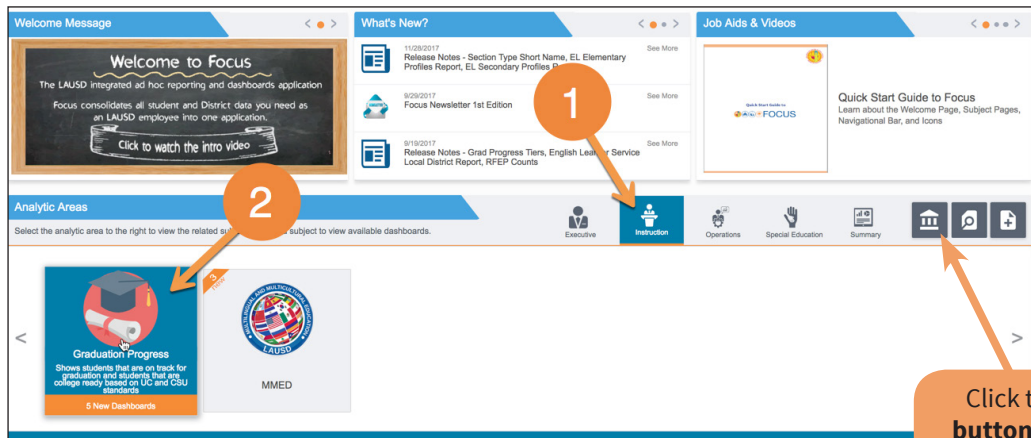

New Navigation Path to the Graduation Progress Dashboards in Focus

To access Focus, type this **URL** into the address bar of your browser:

<https://focus.lausd.net>

Note: The preferred browser is the latest version of **Google Chrome** or **Mozilla Firefox**.

Enter your **SSO username** and **password** to log into Focus. Click **Sign In**.

On the bottom of the Focus Welcome Page, (1) click the **Instruction** button and then, (2) click **Graduation Progress**.

On the Graduation Progress Subject Page, click a **dashboard icon** in the bottom of the screen to open one of the Graduation Progress Dashboards.