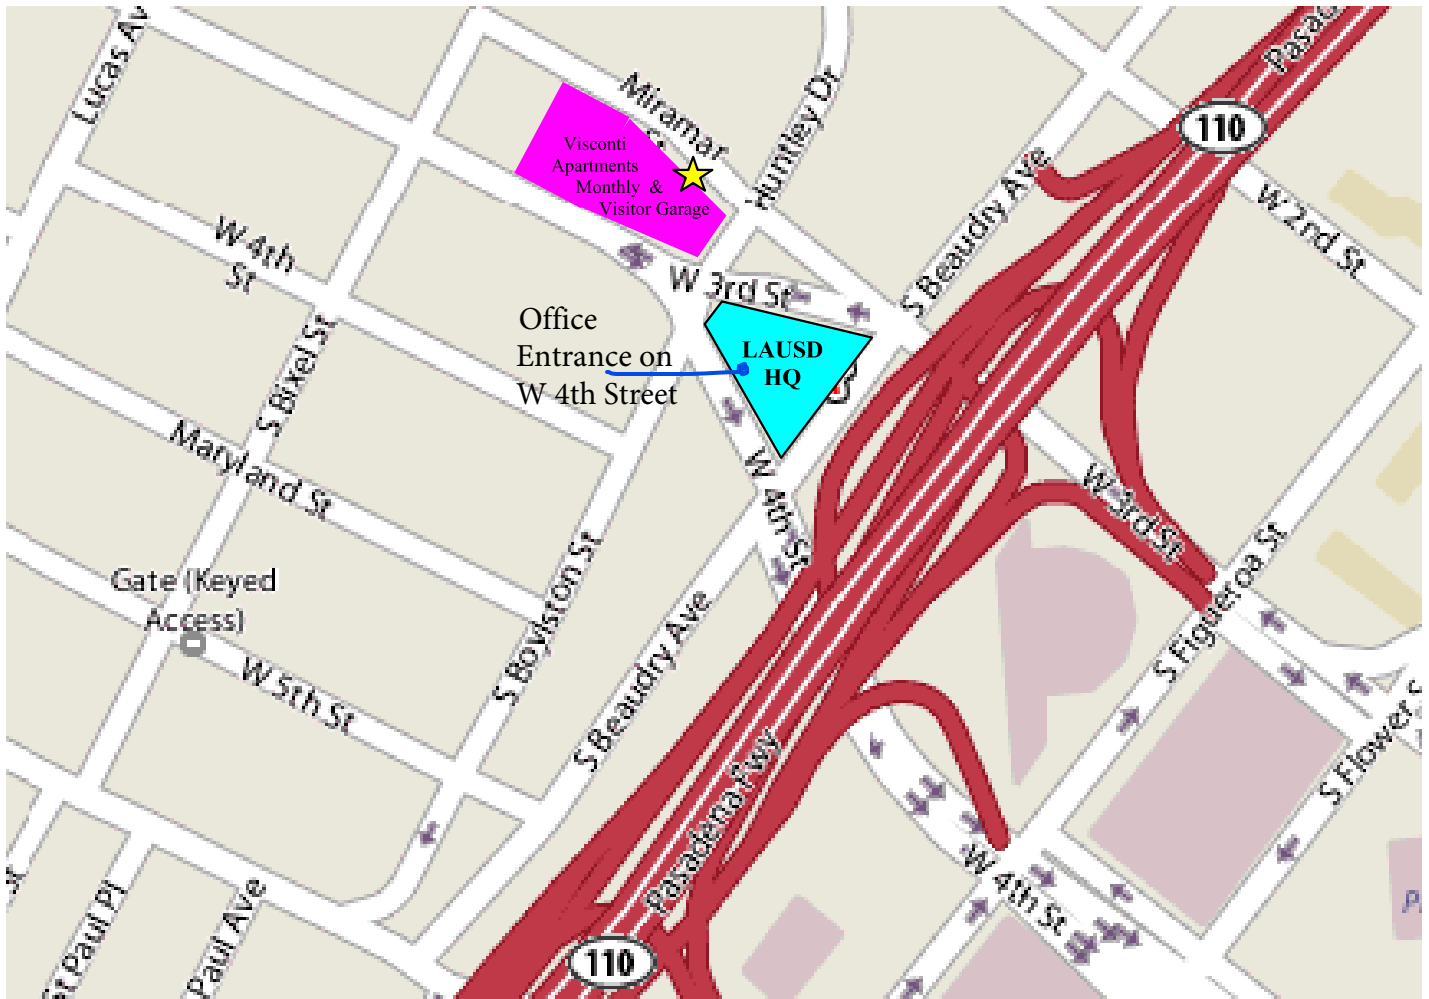

## Visitor Parking for LAUSD Beaudry Headquarters Effective: August 1, 2023

★ = Visconti Apartment garage entrance on Miramar.

**NOTE:** The main visitor parking location is the Visconti garage at the northwest corner of Miramar and Boylston. If the garage is full, parking lot attendants at the garage will re-direct you to an overflow lot. An outdoor overflow parking is available at Huntley Dr. and Miramar. Meter parking is also available on S. Boylston St.