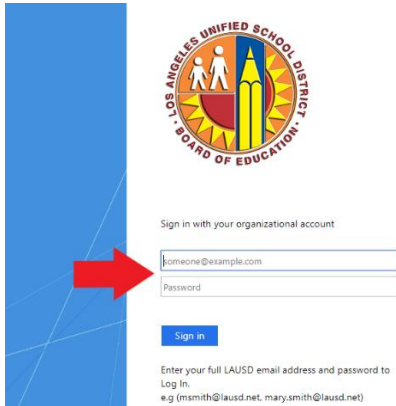

DIRECTIONS FOR INSTALLING INNER EXPLORER MINDFULNESS APP IN SCHOLOGY

1. Go to lms.lausd.net and click *Employees*

2. Log in using your *Single Sign On*

3. Click the four boxes at the top of the page to open Apps

4. Click on *LMS App Center*

5. Type *Inner Explorer* in the empty box adjacent to *Publisher Name* then click *Submit*

6. Click *Inner Explorer*

7. Click *Install App*

8. You must click *I Agree* to install app