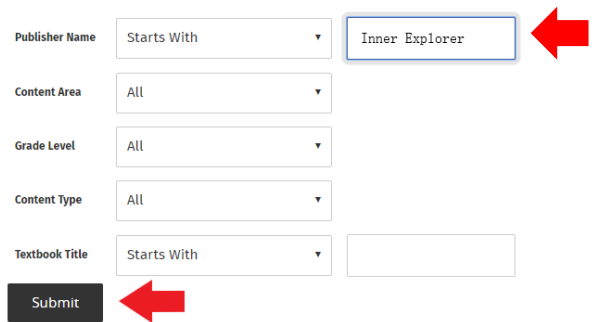

DIRECTIONS FOR INSTALLING INNER EXPLORER MINDFULNESS APP IN SCHOLOGY

1. Go to lms.lausd.net and click *Employees*

2. Log in using your *Single Sign On*

3. Click the four boxes at the top of the page to open Apps

4. Click on *LMS App Center*

5. Type *Inner Explorer* in the empty box adjacent to *Publisher Name* then click *Submit*

6. Click *Inner Explorer*

7. Click *Install App*

8. You must click *I Agree* to install app