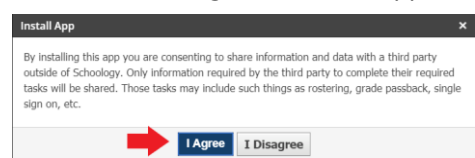

4. Click on *LMS App Center*

5. Type *Inner Explorer* in the empty box adjacent to *Publisher Name* then click *Submit*

6. Click *Inner Explorer*

7. Click *Install App*

8. You must click *I Agree* to install app

9. Make sure *Add to my homepage* is checked then click *Install*

10. Click the four boxes and select *Inner Explorer* to open the program