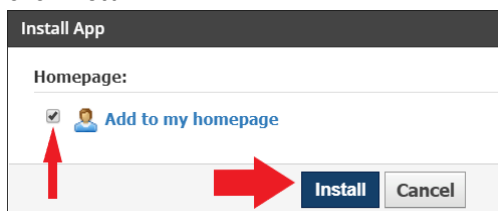

4. Click on *LMS App Center*

5. Type *Inner Explorer* in the empty box adjacent to *Publisher Name* then click *Submit*

6. Click *Inner Explorer*

7. Click *Install App*

8. You must click *I Agree* to install app

9. Make sure *Add to my homepage* is checked then click *Install*

10. Click the four boxes and select *Inner Explorer* to open the program