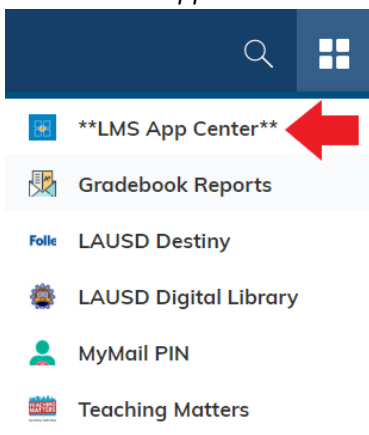

DIRECTIONS FOR INSTALLING INNER EXPLORER MINDFULNESS APP IN SCHOLOGY

1. Go to lms.lausd.net and click *Employees*

2. Log in using your *Single Sign On*

3. Click the four boxes at the top of the page to open Apps

4. Click on *LMS App Center*

5. Type *Inner Explorer* in the empty box adjacent to *Publisher Name* then click *Submit*

6. Click *Inner Explorer*

7. Click *Install App*

8. You must click *I Agree* to install app