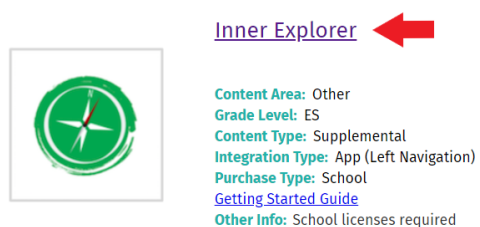

DIRECTIONS FOR INSTALLING INNER EXPLORER MINDFULNESS APP IN SCHOLOGY

1. Go to lms.lausd.net and click *Employees*

2. Log in using your *Single Sign On*

3. Click the four boxes at the top of the page to open Apps

4. Click on *LMS App Center*

5. Type *Inner Explorer* in the empty box adjacent to *Publisher Name* then click *Submit*

6. Click *Inner Explorer*

7. Click *Install App*

8. You must click *I Agree* to install app