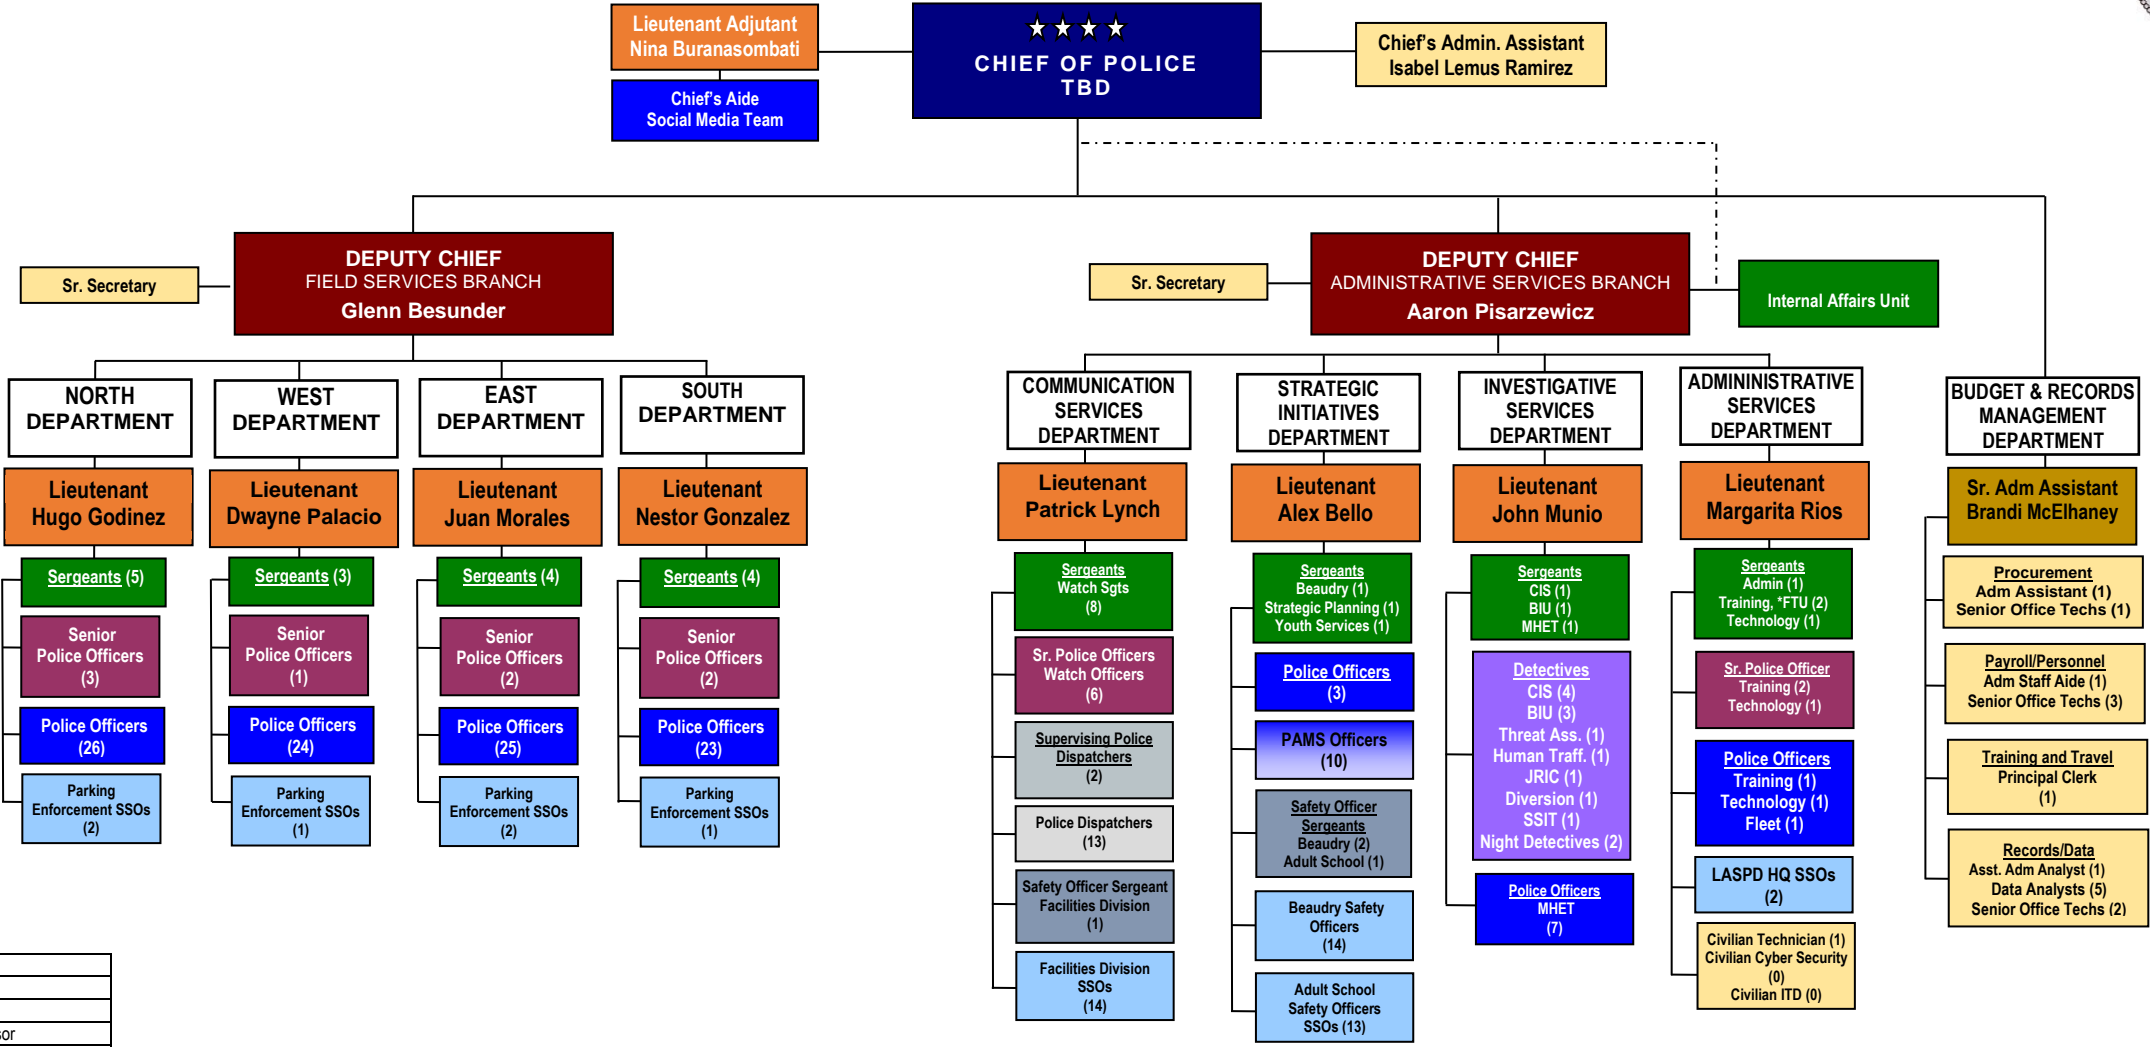

Los Angeles School Police Department – Organization Chart

| | |
|-----|-------------------------------|
| 1 | Chief of Police |
| 2 | Deputy Chief |
| 9 | Lieutenant |
| 1 | Civilian Supervisor |
| 40 | Sergeant |
| 18 | Detective |
| 20 | Senior Police Officer |
| 189 | Police Officer |
| 4 | Safety Officer Sergeant |
| 62 | School Safety Officer |
| 73 | Civilian Support Staff |
| 2 | Supervising Police Dispatcher |
| 15 | Police Dispatcher |
| * | Ancillary Assignment |