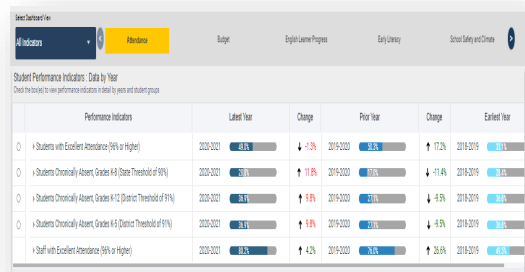

Under All indicators, the following data is available:

- Attendance, Budget, EL Progress, Early Literacy, School Safety and Climate, Smarter Balanced/CA Science Test, Student with Disabilities

Under Local Control and Accountability Plan, the following data is available:

- All indicators, Proficiency for all, Excellent Attendance, Parent, Student, and Community Engagement, and School Safety and Climate