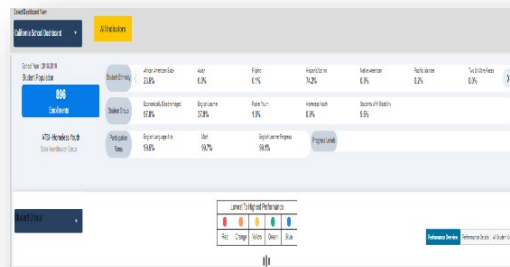

- All indicators, Proficiency for all, Excellent Attendance, Parent, Student, and Community Engagement, and School Safety and Climate

Under Black Student Achievement Plan, the following data is available:

- Academic Achievement, School Experience and Support, Engagement

Under the California School Dashboard, the following data is available:

- All indicators

Under Academic Growth, the following data is available: