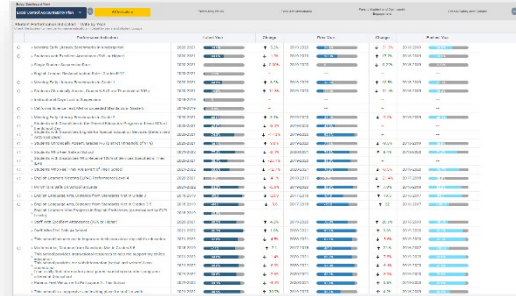

Under Black Student Achievement Plan, the following data is available:

- Academic Achievement, School Experience and Support, Engagement