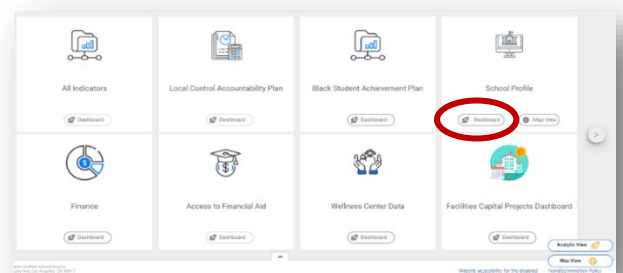

# Los Angeles Unified School District Office of Parent and Community Services How to Access Open Data Dashboard

The Open Data Dashboard allows parents and community members to view, download, and interact with District and school performance data from various sources. The Open Data Dashboard includes information such as, graduation rates, state test scores, and college and career readiness. You can access the Dashboard through this link:

<https://achieve.lausd.net/opendataparents>

If you would like to see this in Spanish, please **click here**, and the information/icons will appear in Spanish.

**Step 1: Select Open Data Dashboard.**

**Step 2: Under School Profiles, click to view and explore any school data by selecting the Dashboard icon.**

[https://my.lausd.net/opendata/landing\\_page](https://my.lausd.net/opendata/landing_page)

**Step 3: Select or type the school name and select the School Center/Program, and the data will automatically populate.**