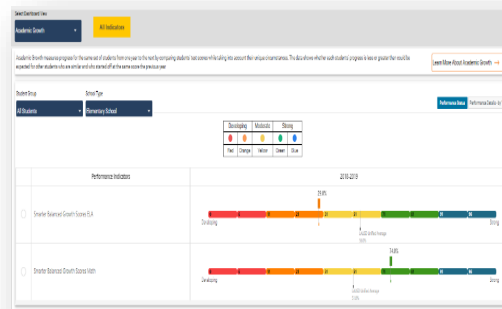

If you need support please e-mail families@lausd.net