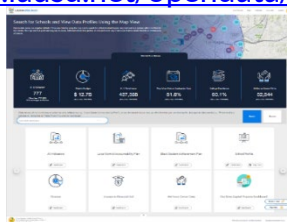

[https://my.lausd.net/opendata/landing\\_page](https://my.lausd.net/opendata/landing_page)

**Step 3: Select or type the school name and select the School Center/Program, and the data will automatically populate.**