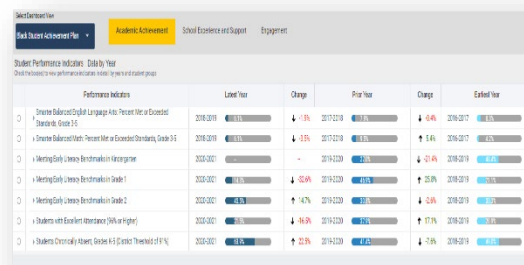

Under the California School Dashboard, the following data is available:

- All indicators