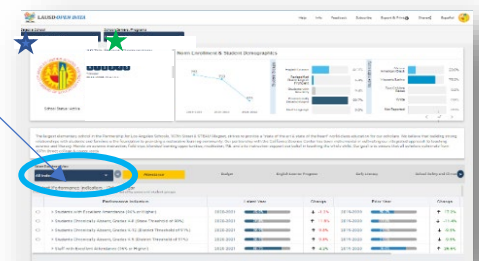

# Los Angeles Unified School District Office of Parent and Community Services How to Access Open Data Dashboard

The Open Data Dashboard allows parents and community members to view, download, and interact with District and school performance data from various sources. The Open Data Dashboard includes information such as, graduation rates, state test scores, and college and career readiness. You can access the Dashboard through this link:

<https://achieve.lausd.net/opendataparents>

If you would like to see this in Spanish, please **click here**, and the information/icons will appear in Spanish.

**Step 1: Select Open Data Dashboard.**

**Step 2: Under School Profiles, click to view and explore any school data by selecting the Dashboard icon.**

[https://my.lausd.net/opendata/landing\\_page](https://my.lausd.net/opendata/landing_page)

**Step 3: Select or type the school name and select the School Center/Program, and the data will automatically populate.**

### Select indicator

- All indicators
- Local Control and Accountability Plan
- Black Student Achievement Plan
- California School Dashboard
- Academic Growth

Under All indicators, the following data is available: