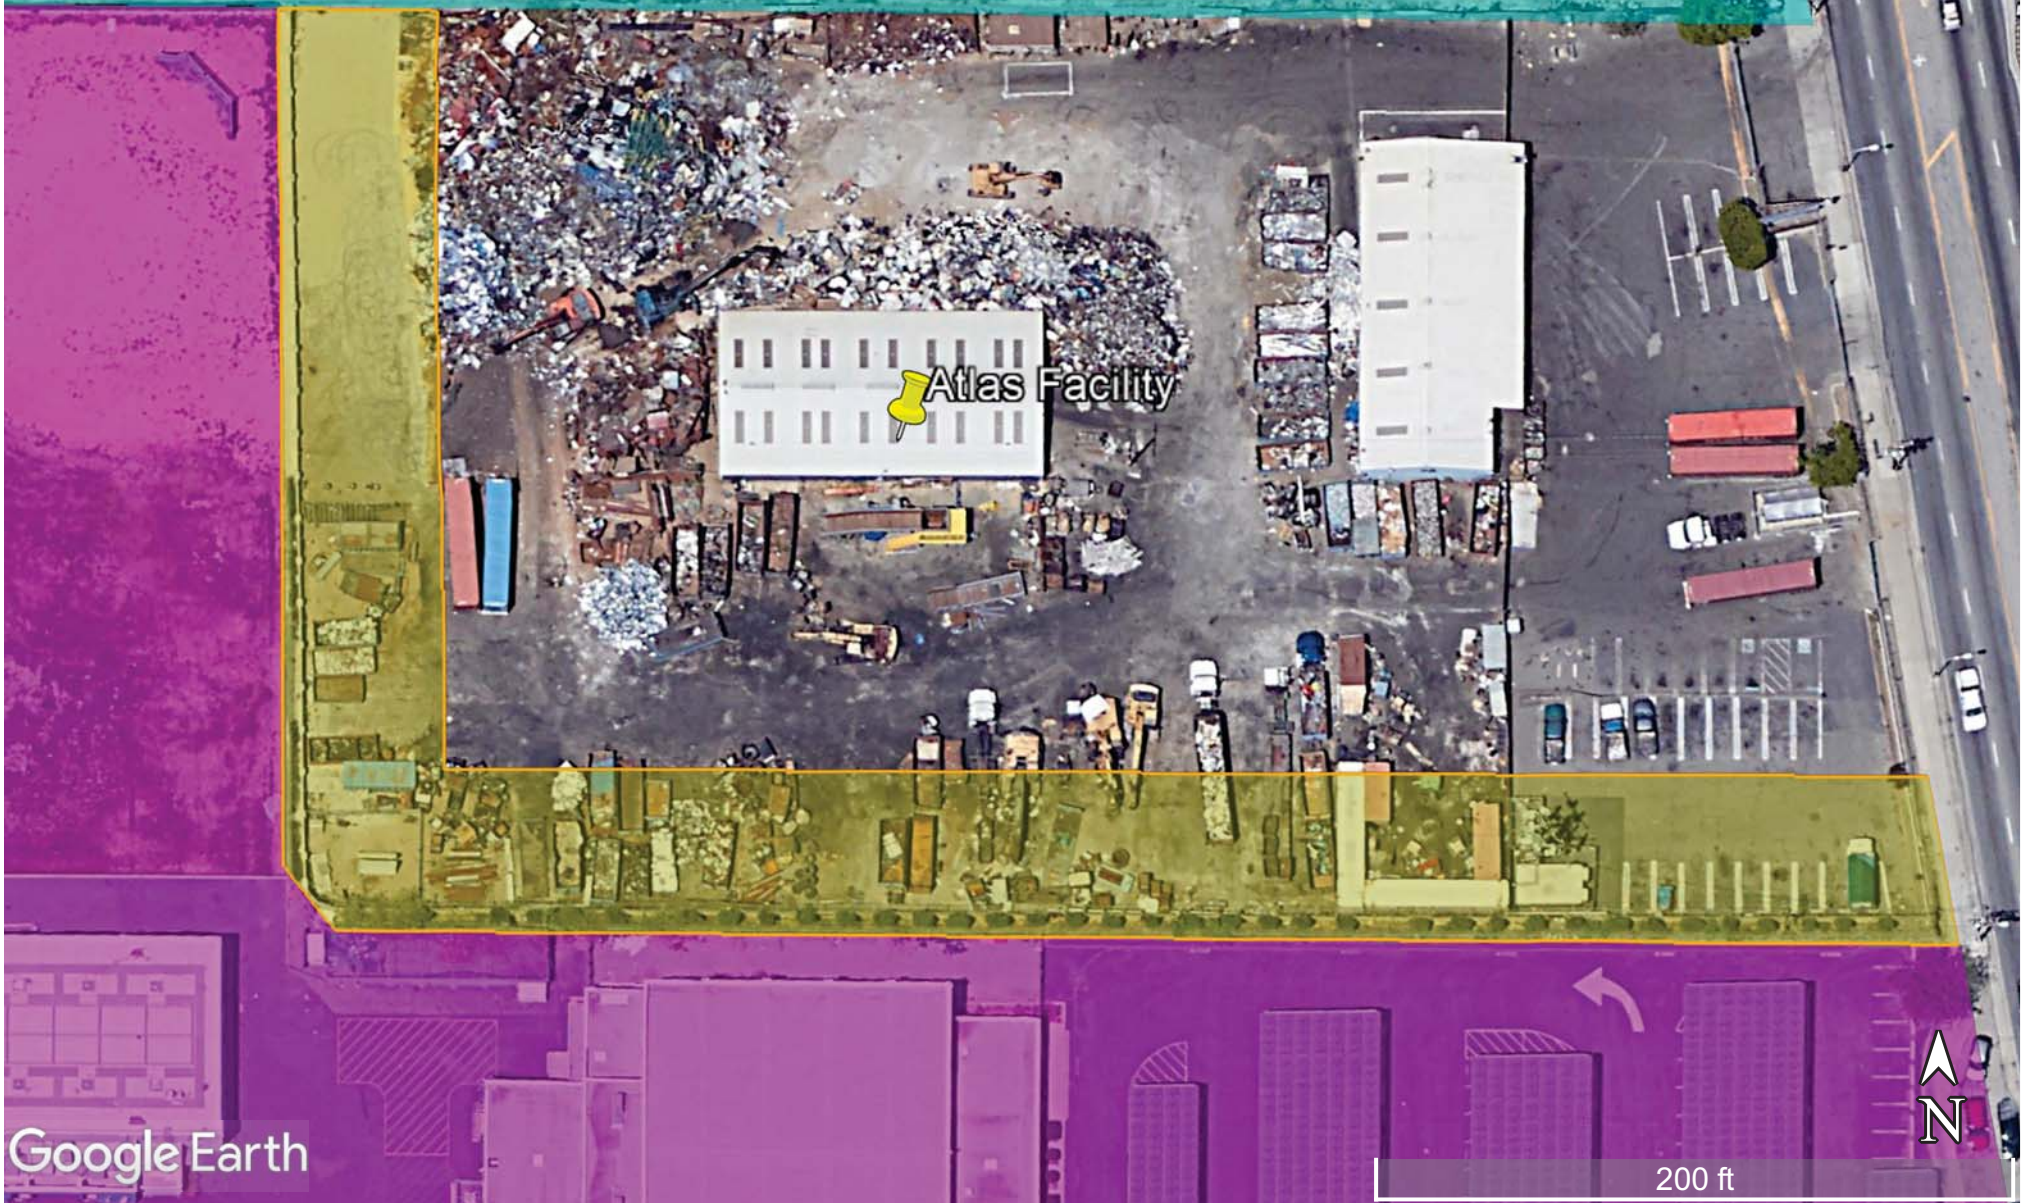

Atlas Buffer 3/27/2017

Legend

- Buffer Area
- HACLA's Jordan Downs Redevelopment
- Jordan High School