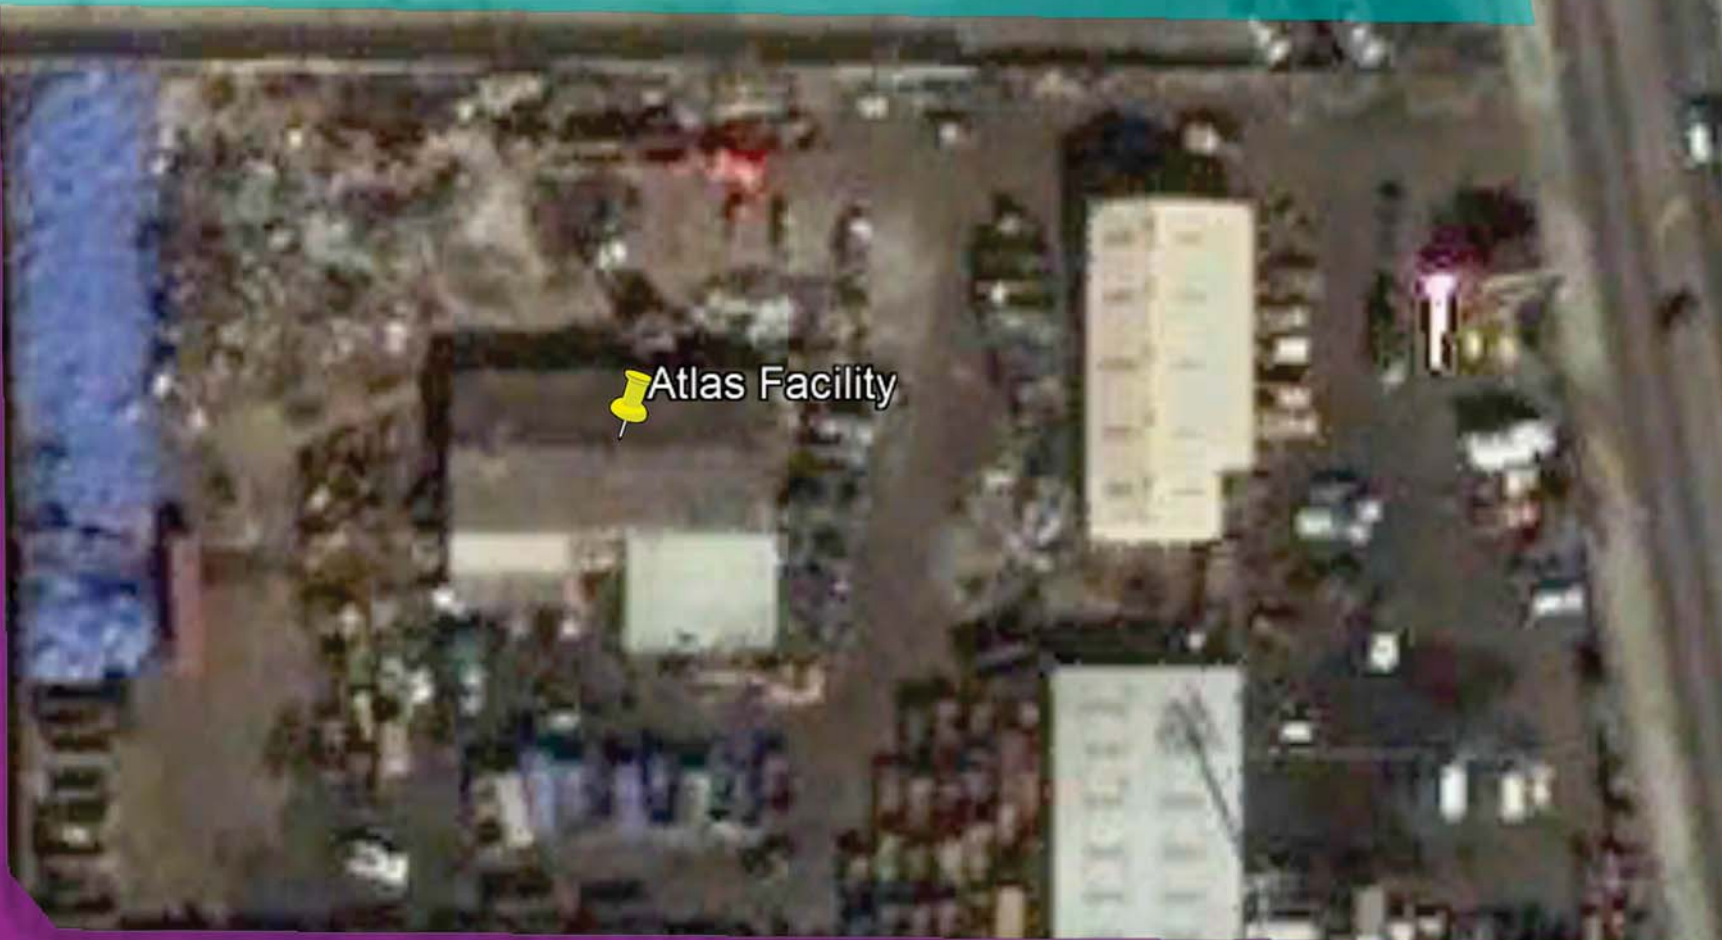

Atlas 1/19/2005

Legend

- HACLA's Jordan Downs Redevelopment
- Jordan High School

Google Earth

Image © 2020 Maxar Technologies

200 ft