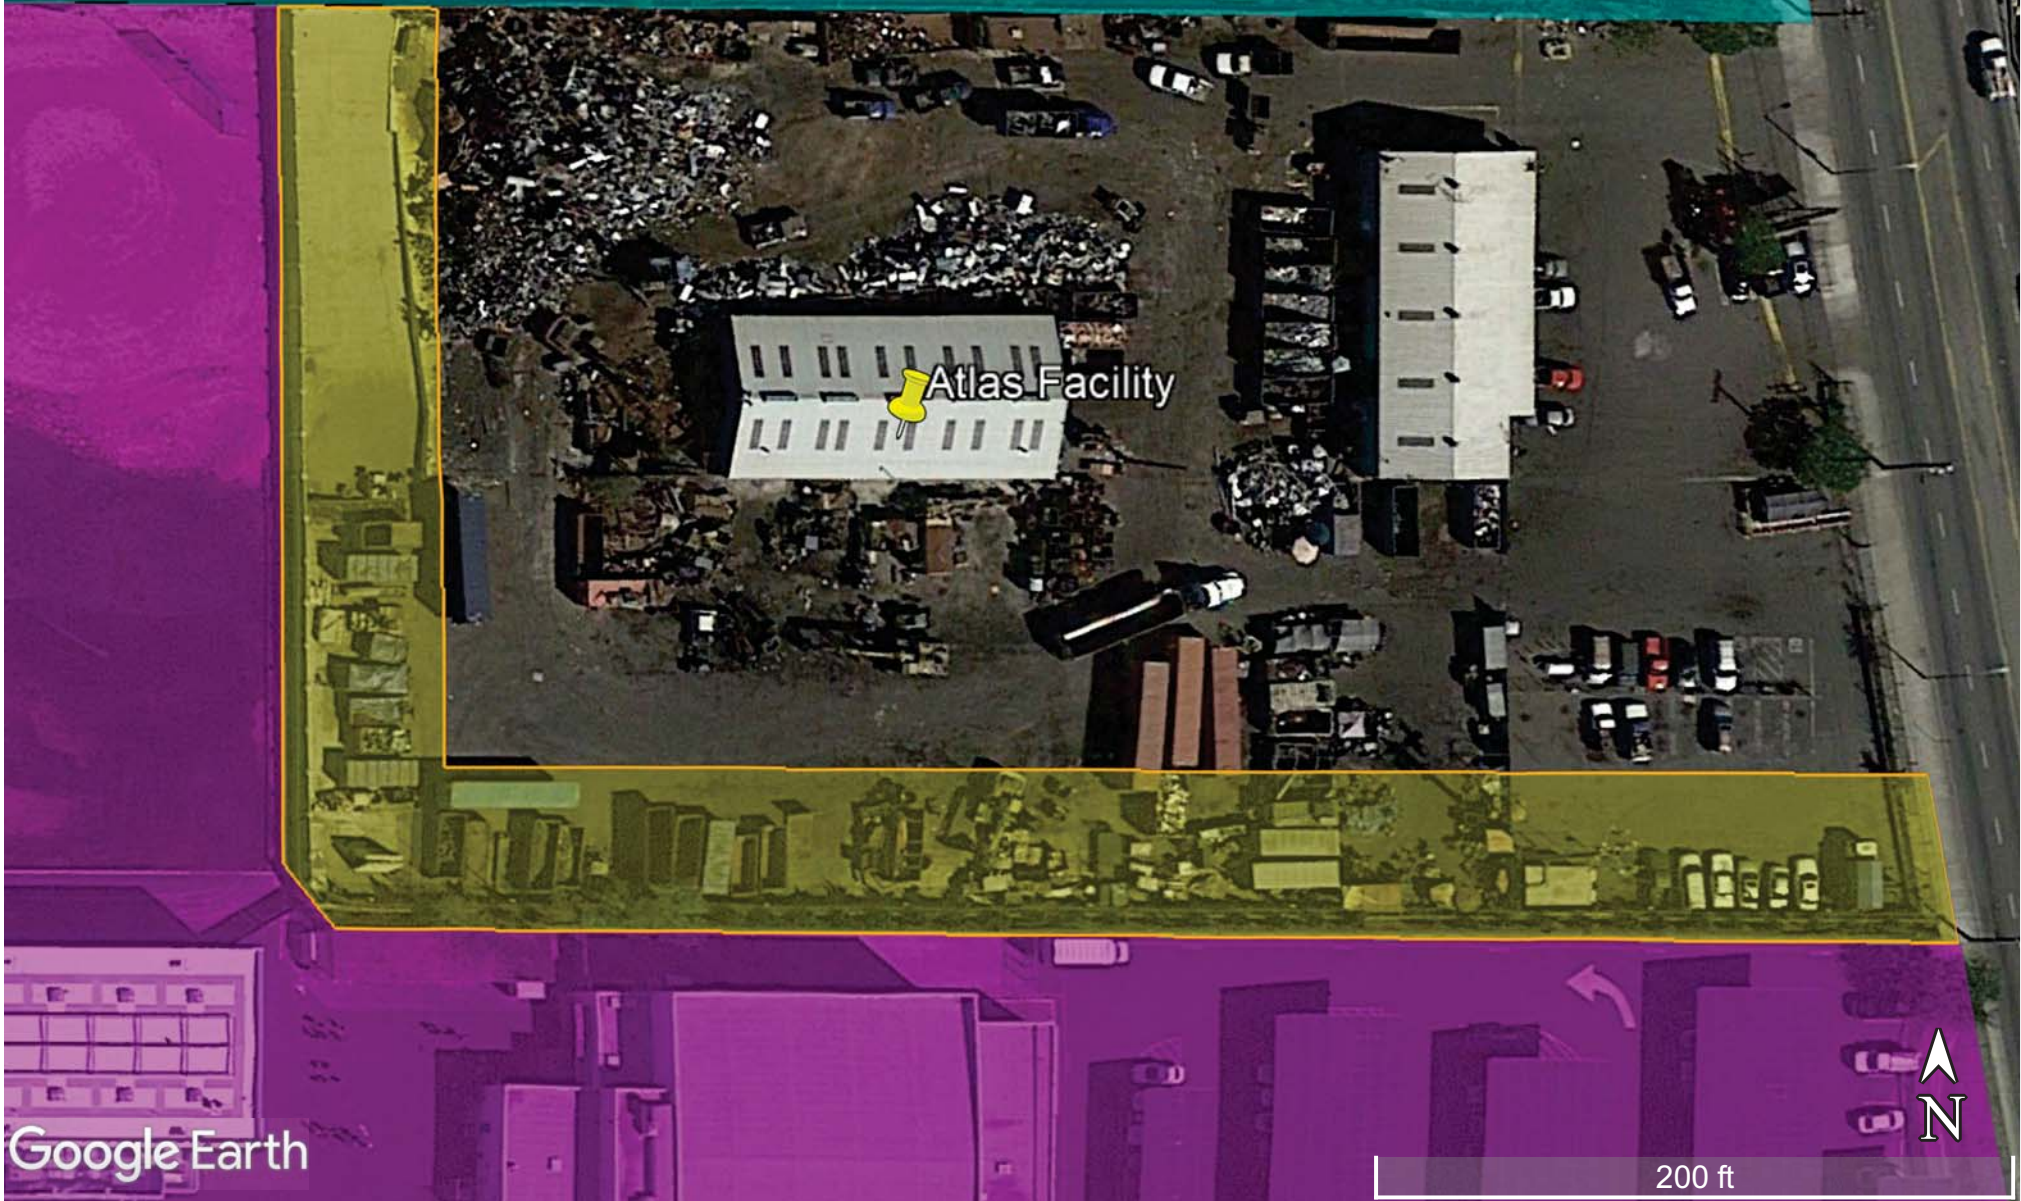

Atlas Buffer 3/23/2015

Legend

- Buffer Area
- HACLA's Jordan Downs Redevelopment
- Jordan High School