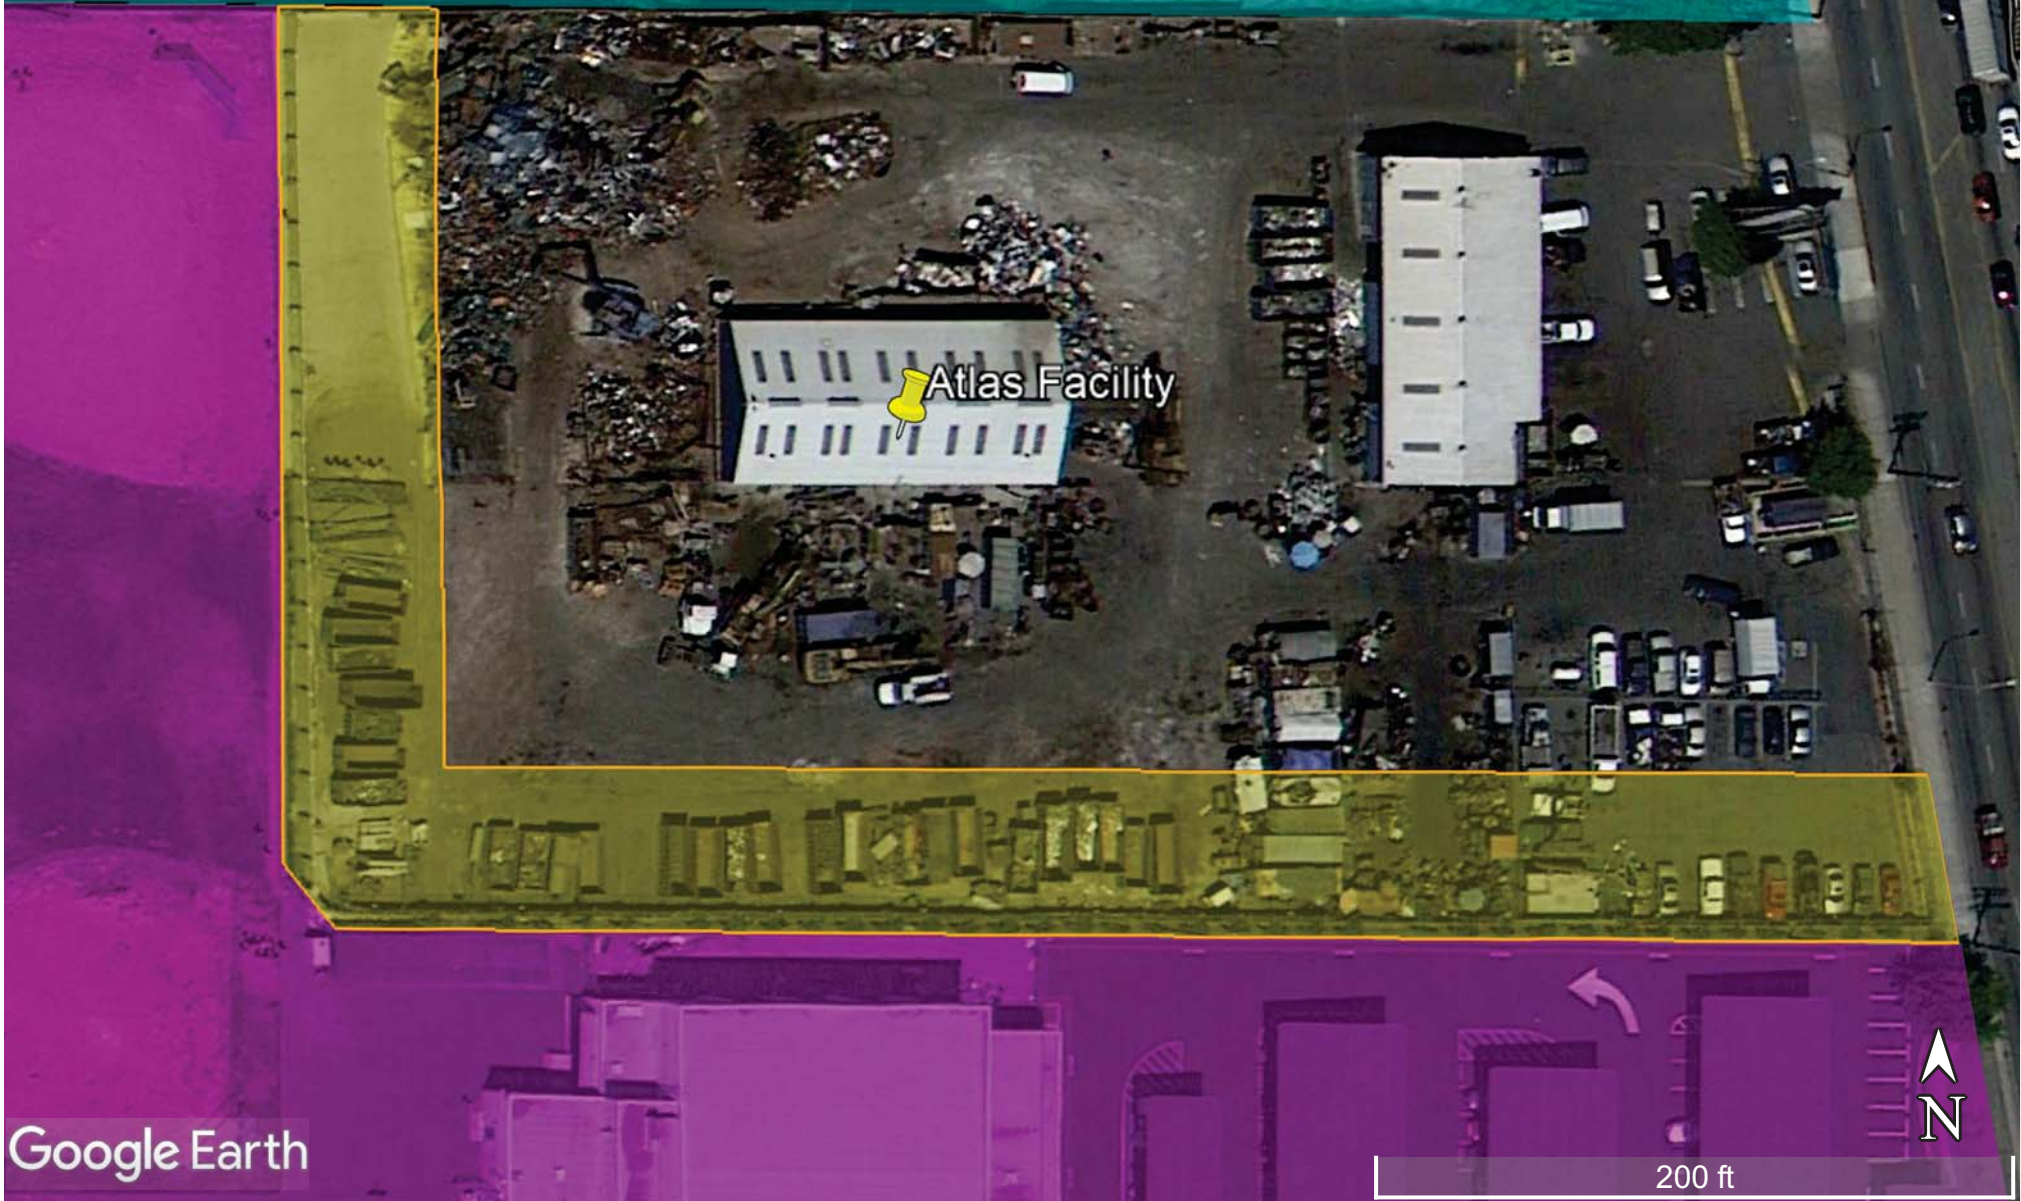

-  HACLA's Jordan Downs Redevelopment
-  Jordan High School

Google Earth

Image © 2020 Maxar Technologies

200 ft

Atlas Buffer 4/16/2013

Legend

-  Buffer Area
-  HACLA's Jordan Downs Redevelopment
-  Jordan High School